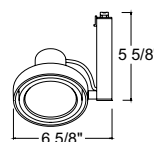

Line Voltage PAR30 Uno

Catalog Number	Description	Finish	Lamp
T831 WH	1-Lamp (Uno) w/Universal Trac Adapter	White	75W PAR30
T831 BL	1-Lamp (Uno) w/Universal Trac Adapter	Black	75W PAR30