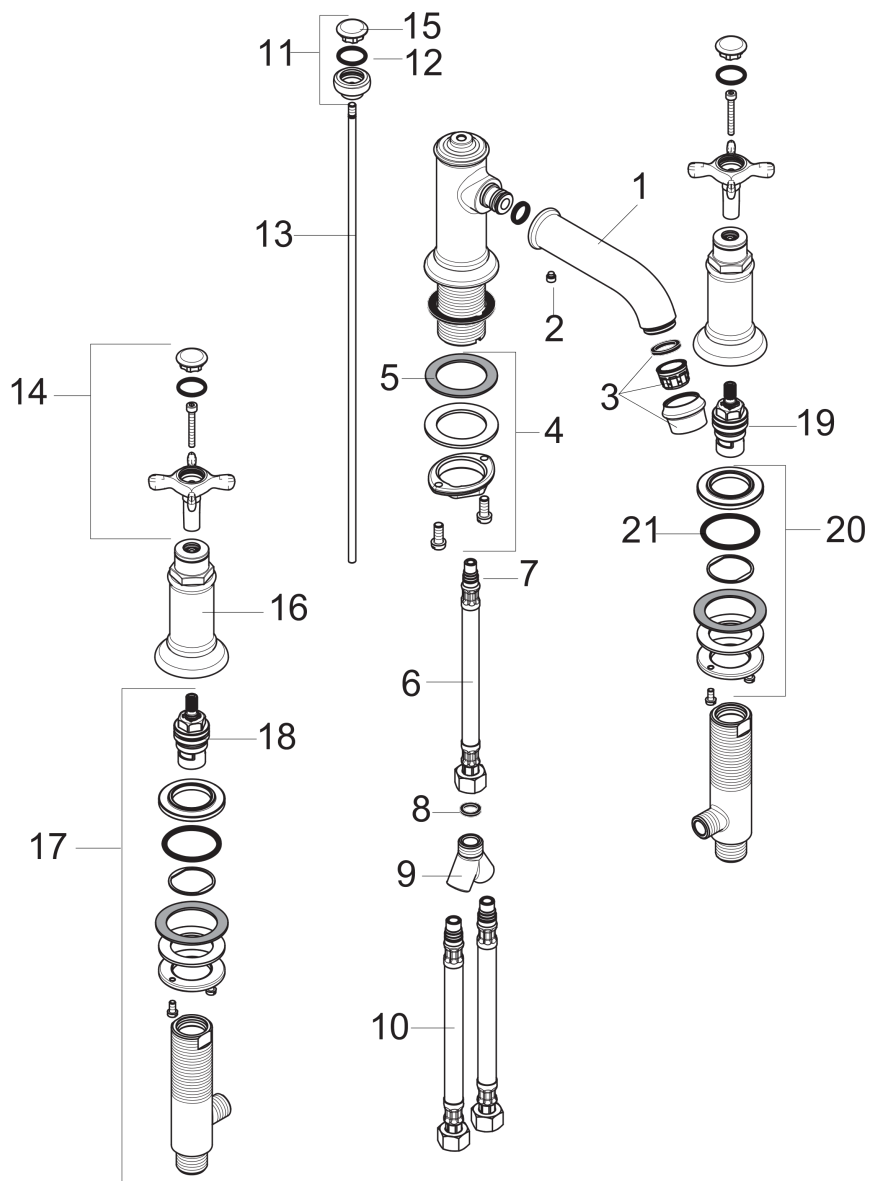

## Product image

## Scale drawing

**AXOR Montreux**  
**Widespread Faucet 30 with Cross Handles and Pop-Up Drain, 1.2 GPM**  
 Finishes : **chrome**    Part no. : **16536001**

## Exploded drawing

Year of production: >01/18

**AXOR Montreux**  
**Widespread Faucet 30 with Cross Handles and Pop-Up Drain, 1.2 GPM**  
 Finishes : **chrome** Part no. : **16536001**

## Spare parts list

Year of production: >01/18

Pos.	Description	Part no.	PC	PU
1	spout cpl.	92978000	0	1
2	hollow set screw M6x5	98447000	0	1
3	aerator M24x1 (4,5 l/min)	93254000	0	1
4	fixing set (Ø 34)	95049000	0	1
5	lever collar	97548000	0	1
6	connection hose 450 mm M8x0,75 G3/8	97206000	0	1
7	O-ring 7x1,5	98422000	0	1
8	sealing set	95581000	0	1
9	hose connection angel	97753000	0	1
10	connection hose 17½" M10x1 3/8"	94071001	0	1
11	diverter knob	98619000	0	1
12	O-ring 16x2	98133000	0	1
13	pull rod	94067000	0	1
14	handle	16291000	0	1
15	set of screw covers, cold / hot water / neutral	97987000	0	1
16	escutcheon for handle	97988000	0	1
17	valve	88503000	0	1
18	shut off unit right closing	94009000	0	1
19	shut off unit left closing	94008000	0	1
20	fixing set for shut off unit	88511000	0	1
21	O-ring 34x3	98069000	0	1
a	pop up waste	88509000	0	1