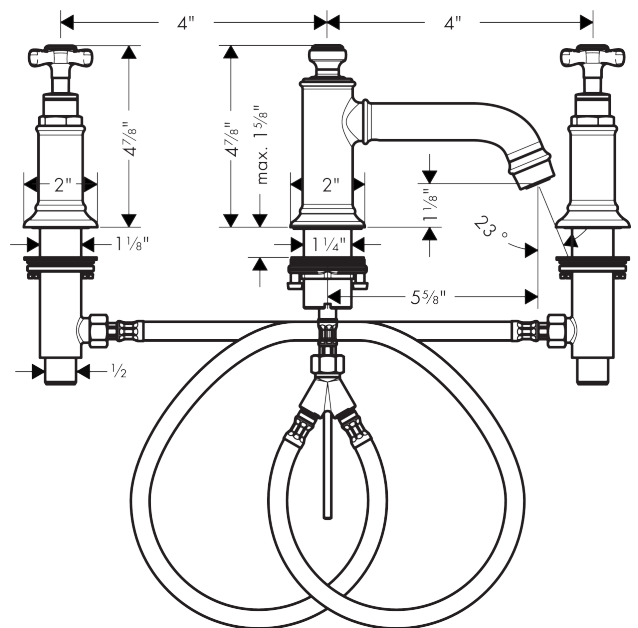

### Features

- Laminar spray
- Flow: 1.2 GPM (4.5 L/Min)
- 90° ceramic valves
- Includes pop-up drain

## Scale drawing

**AXOR Montreux**  
**Widespread Faucet 30 with Cross Handles and Pop-Up Drain, 1.2 GPM**  
 Finishes : **chrome**    Part no. : **16536001**

## Exploded drawing

Year of production: >01/18

**AXOR Montreux**  
**Widespread Faucet 30 with Cross Handles and Pop-Up Drain, 1.2 GPM**  
 Finishes : **chrome** Part no. : **16536001**

## Spare parts list

Year of production: >01/18

Pos.	Description	Part no.	PC	PU
1	spout cpl.	92978000	0	1
2	hollow set screw M6x5	98447000	0	1
3	aerator M24x1 (4,5 l/min)	93254000	0	1
4	fixing set (Ø 34)	95049000	0	1
5	lever collar	97548000	0	1
6	connection hose 450 mm M8x0,75 G3/8	97206000	0	1
7	O-ring 7x1,5	98422000	0	1
8	sealing set	95581000	0	1
9	hose connection angel	97753000	0	1
10	connection hose 17½" M10x1 3/8"	94071001	0	1
11	diverter knob	98619000	0	1
12	O-ring 16x2	98133000	0	1
13	pull rod	94067000	0	1
14	handle	16291000	0	1
15	set of screw covers, cold / hot water / neutral	97987000	0	1
16	escutcheon for handle	97988000	0	1
17	valve	88503000	0	1
18	shut off unit right closing	94009000	0	1
19	shut off unit left closing	94008000	0	1
20	fixing set for shut off unit	88511000	0	1
21	O-ring 34x3	98069000	0	1
a	pop up waste	88509000	0	1