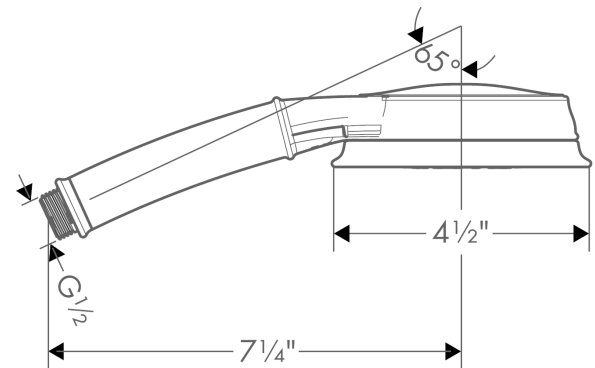

**Croma 100 Classic
Handshower 3-Jet, 2.5 GPM**

Finishes : **rubbed bronze** Part no. : **04072920**

Description

Features

- 75 no-clog spray channels
- Spray modes: Full, Pulsating Massage, Intense Turbo
- Flow: 2.5 GPM (9.5 L/Min)

Item details

List Price \$ 138.00

Technology

Compliance

Product image

Scale drawing

Croma 100 Classic
Handshower 3-Jet, 2.5 GPM
Finishes : **rubbed bronze** Part no. : **04072920**

Exploded drawing

Year of production: >02/08

Croma 100 Classic
Handshower 3-Jet, 2.5 GPM
 Finishes : **rubbed bronze** Part no. : **04072920**

Spare parts list

Year of production: >02/08

Pos.	Description	Part no.	Price	PU
1	filter packing	94246000	-	1