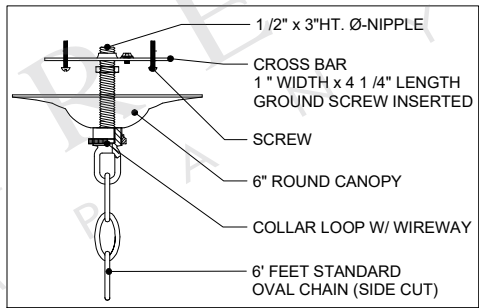

TOP VIEW

FRONT VIEW

9000-0238

ALL WORK © 2017 CURREY & COMPANY