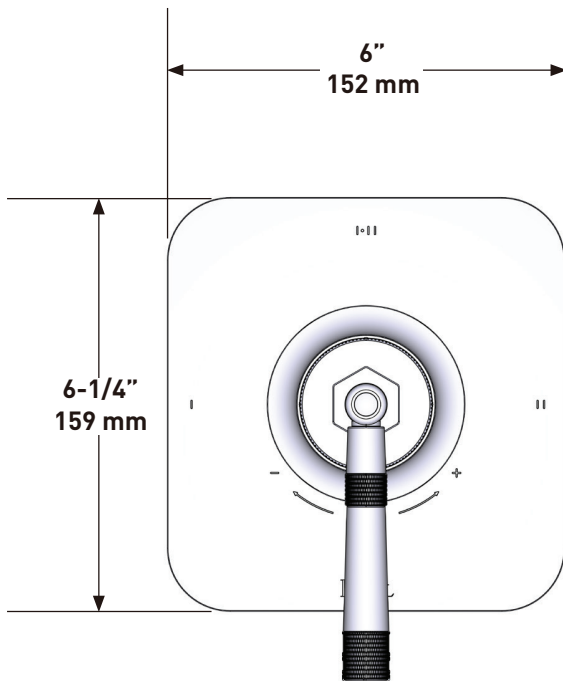

SPECIFICATIONS

DESCRIPTION

- Combines both thermostatic and pressure balance technologies
- "Set it and forget it" temperature control
- Temperature and volume control with diverter
- 2 dedicated functions and 1 shared function
- Rough-in valve sold separately:
  - Order R23 therm & pressure balance rough-in valve
  - 1-1/4" R23 extension kit available, order EXT23KIT114
  - 3/4" R23 extension kit available, order EXT23KIT34

CARTRIDGE

- 0-924 (Included)

STANDARDS

- ASME A112.18.1

WARRANTY

- Most products or parts carry "Limited Warranties" against manufacturing defects. For US customers please visit houseofrohl.com/support and for Canadian customers please visit houseofrohl.ca/support for complete product and finish warranty.

Graceline® 1/2" Therm & Pressure Balance Trim with 3 Functions (Shared)

CORE MODEL: TMB23W1

UPC®

For warranty or additional information, contact:

US Customers

U.S.A.
houseofrohl.com/support
1-800-777-9762

Canadian Customers

QUEBEC / MARITIMES / WESTERN CANADA
QUÉBEC / MARITIMES / OUEST CANADIEN
QUEBEC / MARITIMOS / CANADA OCCIDENTAL
houseofrohl.ca/support
1-866-473-8442

ONTARIO
houseofrohl.ca/support
1-800-287-5354

Riobel

PERRIN & ROWE
LONDON

victoria ⊕ albert®

ROHL