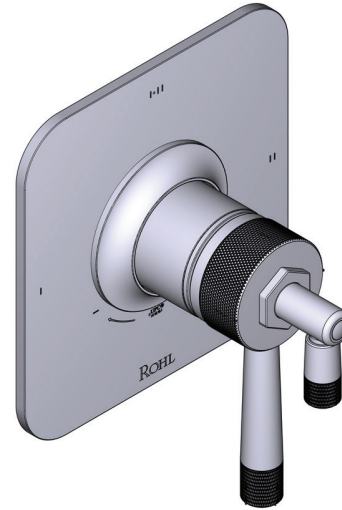

SPECIFICATIONS

DESCRIPTION

- TMB23W1LM - Graceline® Therm & Pressure Balance Trim with 3 Functions (Shared)
- MB2046 - Handshower Set with 24" Slide Bar and 5 Function Handshower
- 1075/8 - 8" Single Function Circular Rainfall Showerhead
- MB3549 - Michael Berman Graceline 16" Wall Mount Shower Arm

ONTARIO
houseofrohl.ca/support
1-800-287-5354

Riobel

PERRIN & ROWE
LONDON

victoria ⊕ albert®

ROHL

SPECIFICATIONS

DESCRIPTION

- Combines both thermostatic and pressure balance technologies
- "Set it and forget it" temperature control
- Temperature and volume control with diverter
- 2 dedicated functions and 1 shared function
- Rough-in valve sold separately:
 - Order R23 therm & pressure balance rough-in valve
 - 1-1/4" R23 extension kit available, order EXT23KIT114
 - 3/4" R23 extension kit available, order EXT23KIT34

Graceline® 1/2" Therm & Pressure Balance Trim with 3 Functions (Shared)

CORE MODEL: TMB23W1

UPC®

For warranty or additional information, contact:

US Customers

U.S.A.
houseofrohl.com/support
 1-800-777-9762

Riobel

PERRIN & ROWE
 LONDON

victoria ⊕ albert®

ROHL

SPECIFICATIONS

DESCRIPTION

- Shower set includes:
 - Slide bar
 - Single-function handshower
 - 59" Flexible metal hose
 - Wall outlet
- Solid brass construction
- Handshower has 3 functions:
 - Classic spray
 - Champagne
 - Massage
 - Classic Spray/Massage
 - Classic Spray/Champagne