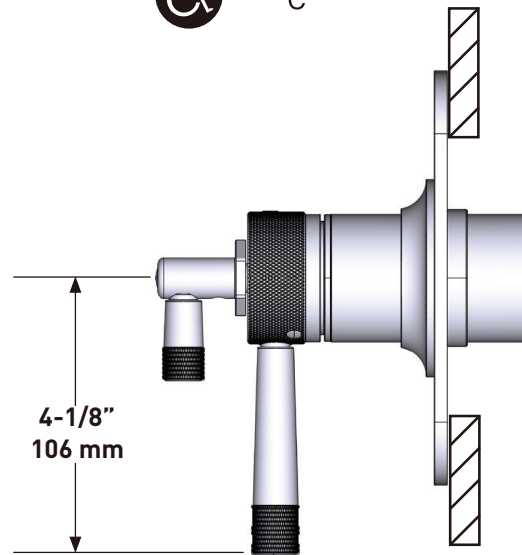

CORE MODEL: TMB23W1

UPC®