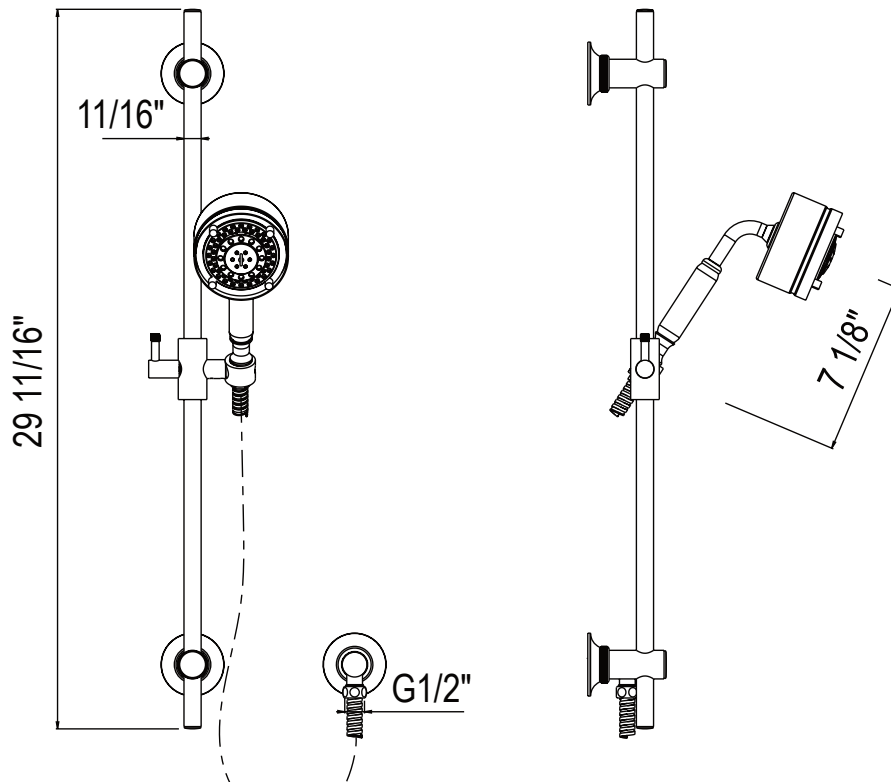

For warranty or additional information, contact:

U.S.A.
houseofrohl.com/support
1-800-777-9762

QUEBEC / MARITIMES / WESTERN CANADA
houseofrohl.ca/support
1-866-473-8442

ONTARIO
houseofrohl.ca/support
1-800-287-5354