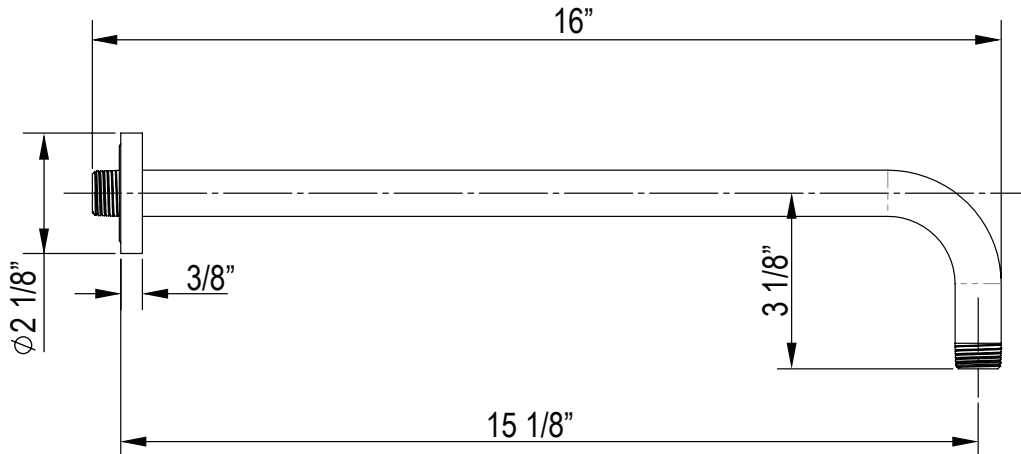

SPECIFICATIONS

DESCRIPTION

- 16" reach shower arm
- 1/2" male inlet, 1/2" male outlet
- Brass construction
- Sliding escutcheon
- Not available in Polished Chrome, Polished Nickel or Satin Nickel

WARRANTY

- Most products or parts carry "Limited Warranties" against manufacturing defects. For US customers please visit houseofrohl.com/support and for Canadian customers please visit houseofrohl.ca/support for complete product and finish warranty.

Michael Berman Graceline 16" Wall Mount Shower Arm

Michael Berman

MODELS: MB3549

For warranty or additional information, contact:

U.S.A.
houseofrohl.com/support
1-800-777-9762

QUEBEC / MARITIMES / WESTERN CANADA
houseofrohl.ca/support
1-866-473-8442

ONTARIO
houseofrohl.ca/support
1-800-287-5354