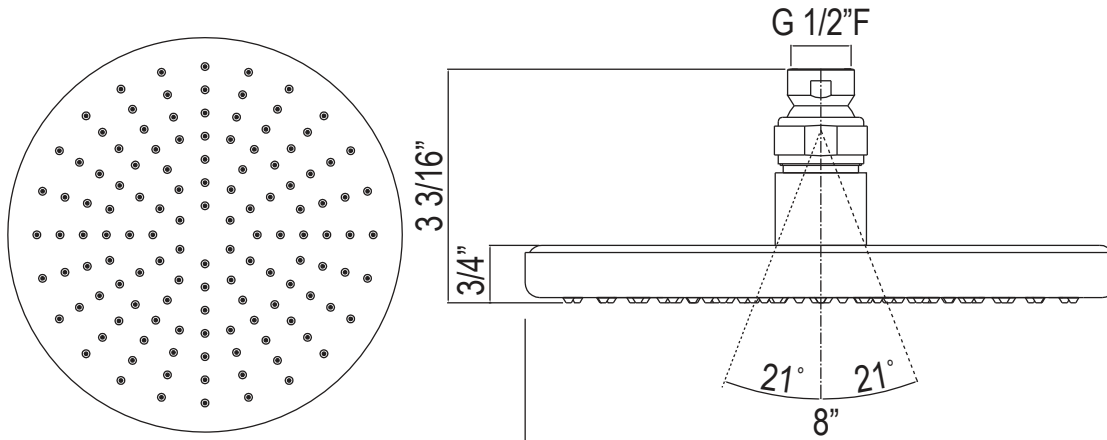

For warranty or additional information, contact:

U.S.A.
houseofrohl.com/support
1-800-777-9762

QUEBEC / MARITIMES / WESTERN CANADA
houseofrohl.ca/support
1-866-473-8442

ONTARIO
houseofrohl.ca/support
1-800-287-5354