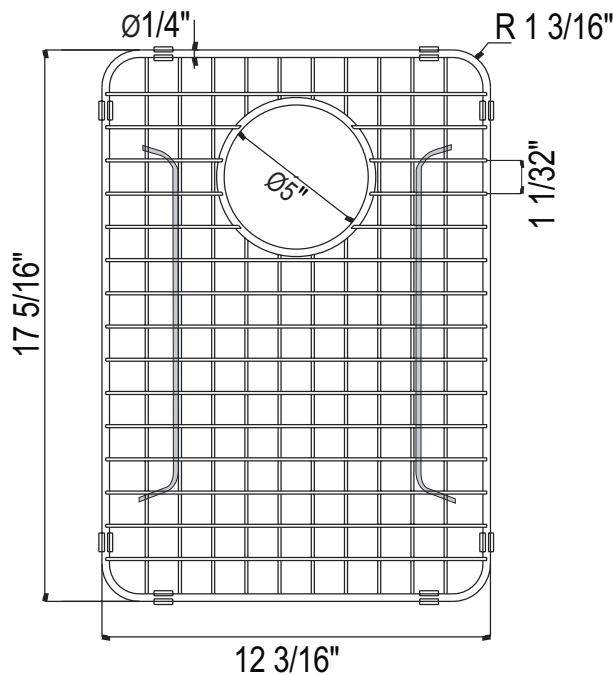

For warranty or additional information, contact:

U.S.A.
houseofrohl.com/support
1-800-777-9762

QUEBEC / MARITIMES / WESTERN CANADA
QUÉBEC / MARITIMES / OUEST CANADIEN
QUEBEC / MARITIMOS / CANADA OCCIDENTAL
houseofrohl.ca/support
1-866-473-8442

ONTARIO
houseofrohl.ca/support
1-800-287-5354