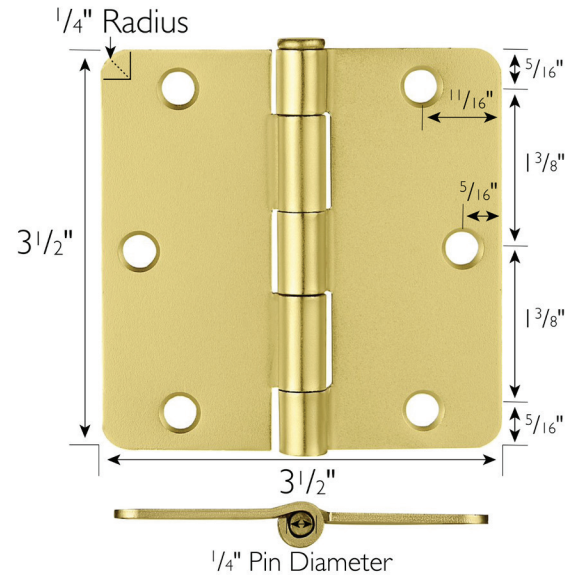

6-Hole 3.5" x 3.5", 1/4" Radius Door Hinge 6-Pack  
Satin Brass

**SPECIFICATIONS**

<b>MATERIAL CONSTRUCTION:</b>	Steel
<b>MOUNTING HARDWARE INCLUDED:</b>	#9 x 3/4" (6 screws)
<b>TOOLS NEEDED FOR INSTALLATION:</b>	Screwdriver
<b>ASSEMBLED DIMENSIONS:</b>	3.5" H x 3.5" L x 0.125" D
<b>ASSEMBLED WEIGHT:</b>	2.5 lbs
<b>CORNER RADIUS:</b>	1/4"
<b>HINGE TYPE:</b>	Butt Hinge