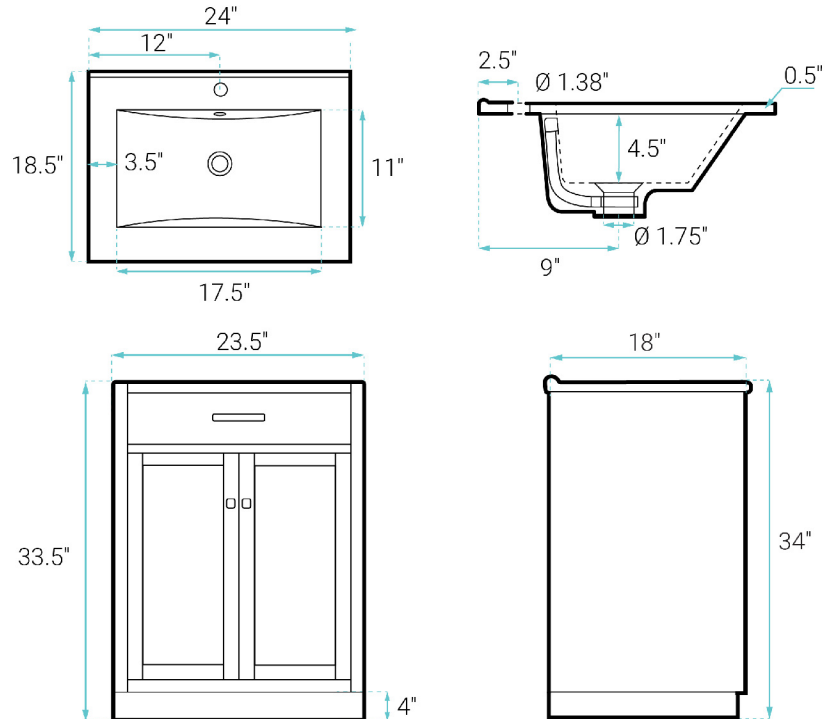

### FEATURES:

- Sleek, freestanding design
- Glazed ceramic, single sink
- Standard 1.75" drain hole
- Standard 1.38" faucet holes
- Chrome-finish overflow
- Hidden storage space

### SPECIFICATIONS:

N.W: 87 lb.

W: 24" x D: 18.5" x H: 34"

Inner Sink: D: 11" x W: 17.5" x H: 4.5"