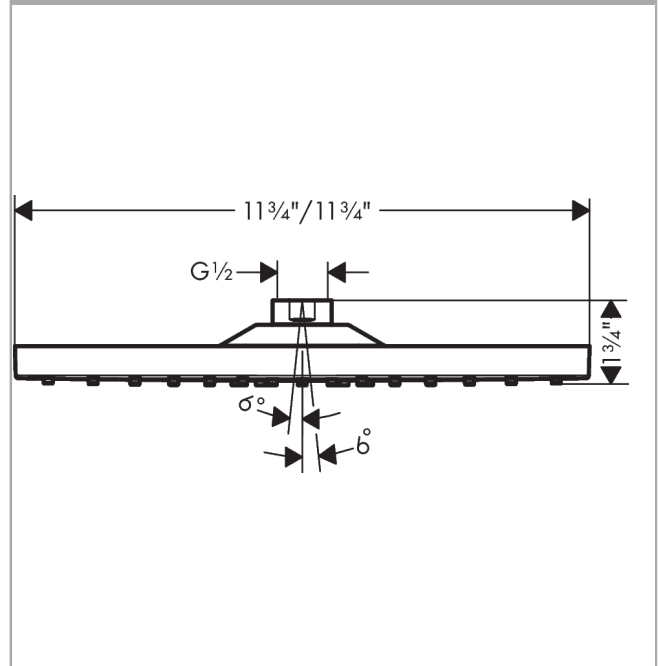

Raindance E
Showerhead 300 1-Jet, 1.8 GPM
 Finishes : **chrome** Part no. : **26240001**

Description

Features

- Spray modes: Rain
- Flow: 1.8 GPM (6.8 L/Min)
- Fully-finished matching spray face
- Spray face removable for cleaning

Item details

List Price \$ 580.00

Technology

Compliance

Product image

Scale drawing

Raindance E
Showerhead 300 1-Jet, 1.8 GPM
Finishes : **chrome** Part no. : **26240001**

Exploded drawing