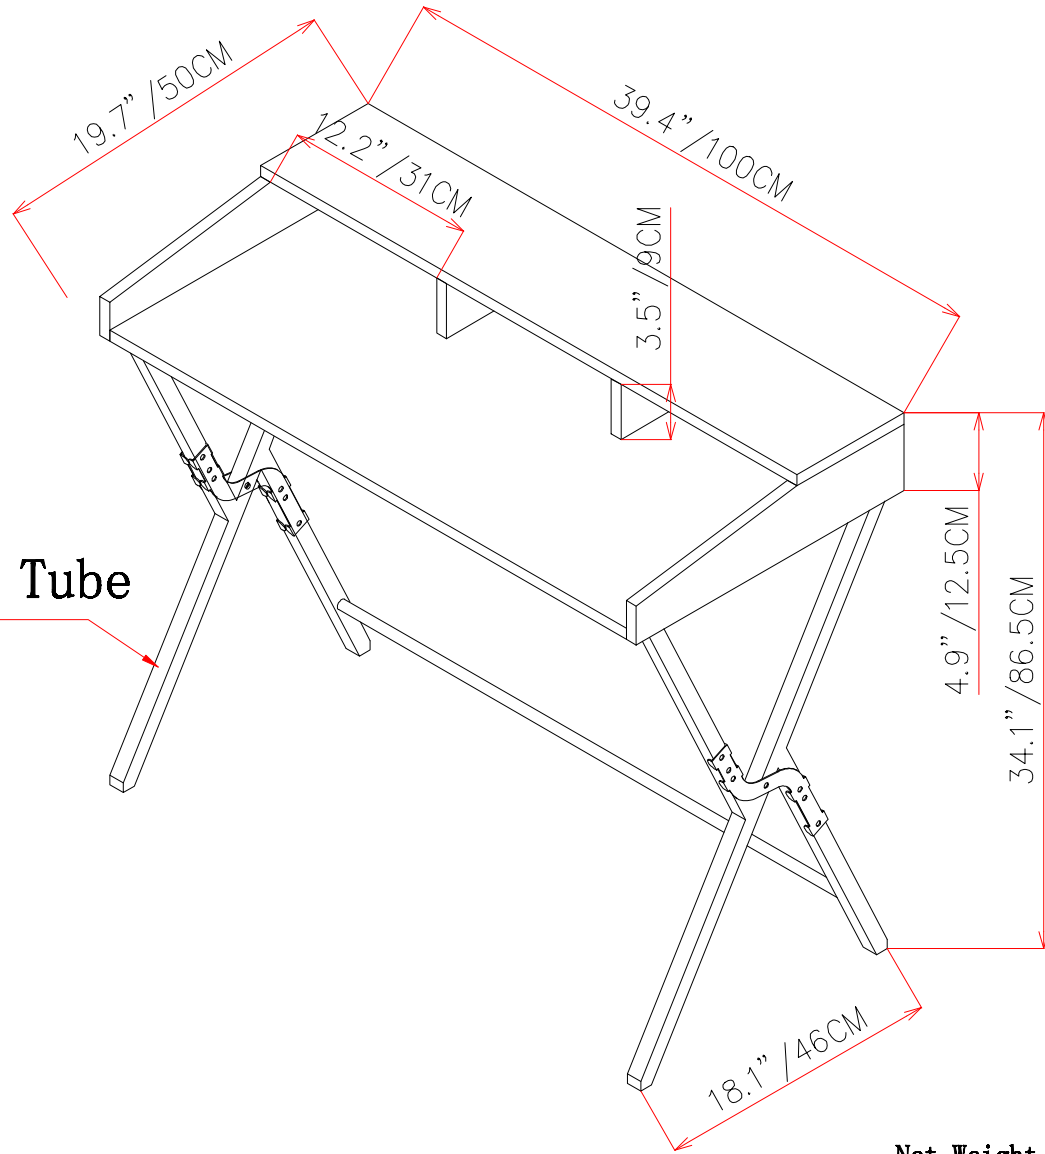

25*25*1.5mm Square Tube

Net Weight -26.7lbs