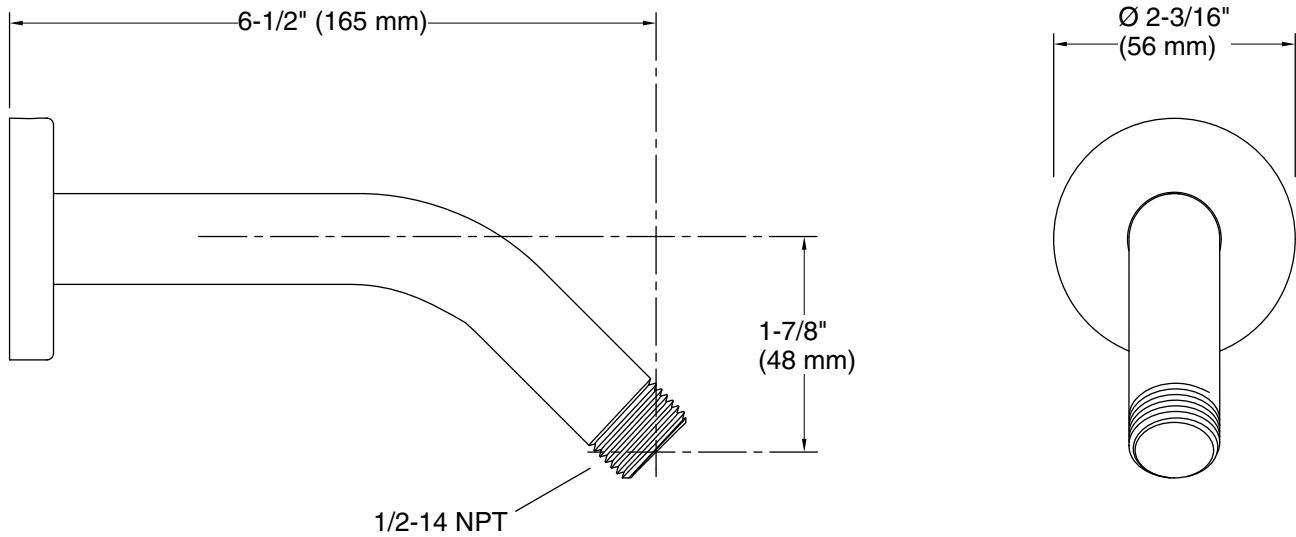

Material

- Brass construction ensures durability and reliability
- KOHLER finishes resist corrosion and tarnishing

Installation

- Wall-mount
- 1/2" -14 NPT connection

Codes/Standards

None Applicable

KOHLER® Faucet Lifetime Limited Warranty

Technical Information

All product dimensions are nominal.

Spout: