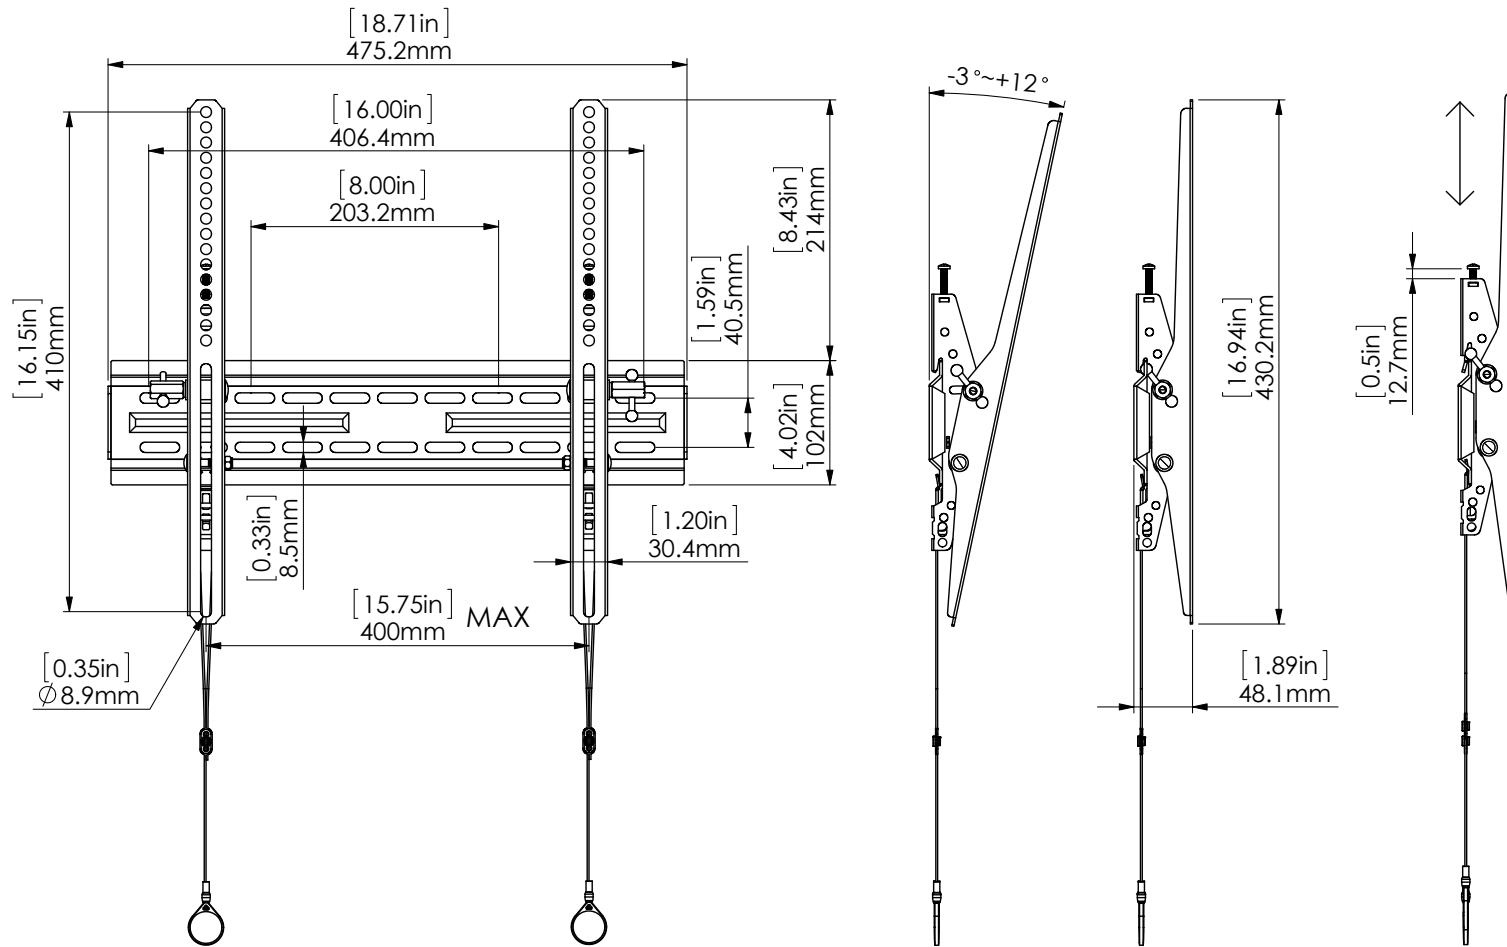

TLT3260MAX-LVL

WWW.MSTRBRAND.COM

NOTES: UNLESS OTHERWISE SPECIFIED

1. VESA STANDARD COMPATABILITY (WIDTH X HEIGHT): 100X100 TO 400X400
2. MAXIMUM VESA MOUNTING CONFIGURATION: 400X400 MM
3. SCREEN SIZE COMPATABILITY: 32" ~ 60" SCREENS
4. MAXIMUM WEIGHT CAPACITY: 120 LBS (54.5 KG)
5. PRODUCT COLOR: BLACK
6. VIEWING ANGLE INCREMENTS: $-3^{\circ} \sim +12^{\circ}$.