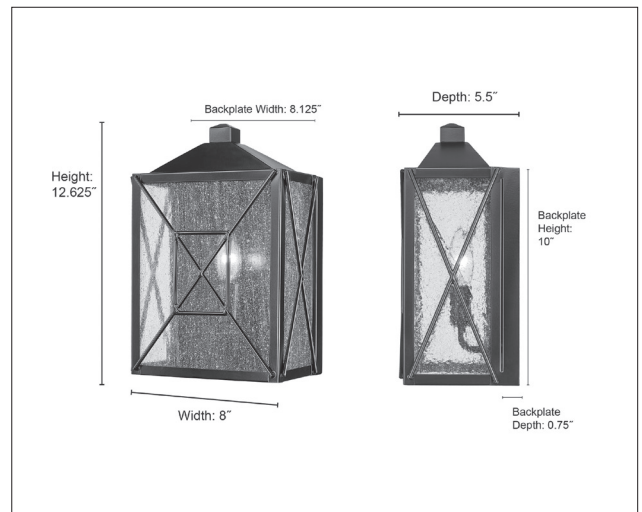

Millennium Lighting
105 Declaration Drive
McDonough, GA 30253
www.millenniumlighting.com