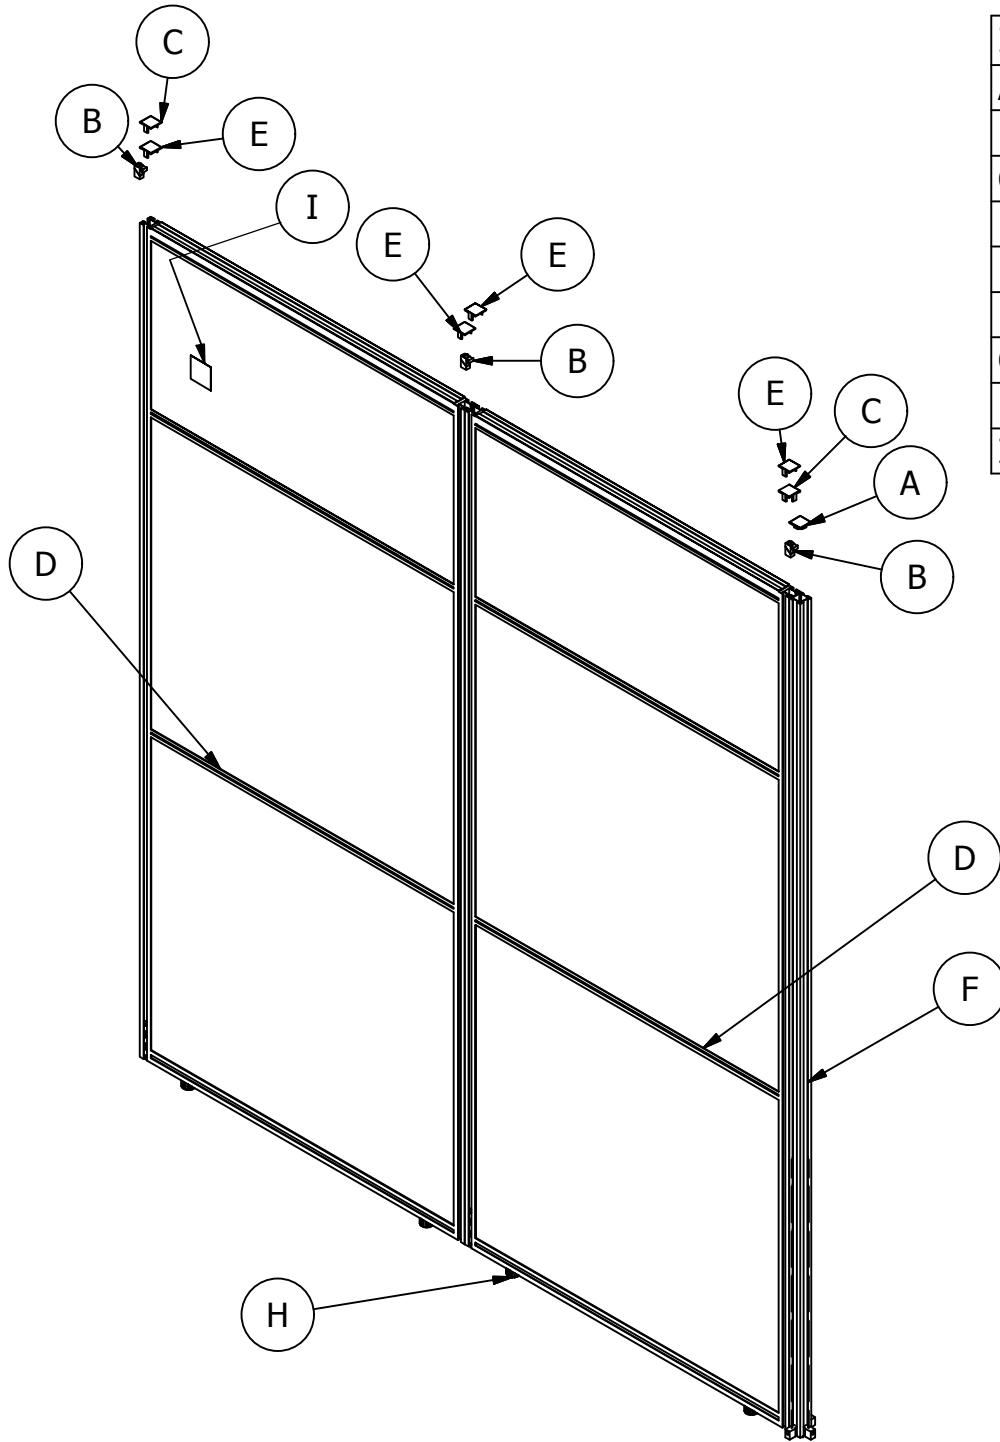

EOP260SL

BOX E: 60W X 66H PANEL WITH CORNER
CONNECTOR

NEED HELP?
Call 1-800-950-4782
www.bushbusinessfurniture.com

Lot Code #

Parts List

ITEM	PART NUMBER	TITLE	QTY
A	H181335	Corner post cap	1
B	H181331	Top Connector	3
C	H181326	Panel Cap 3 Pin	2
D	S190650	Wall Panel	2
E	H181334	Panel Cap 2 Pin	4
F	H181328	Corner Post	1
G	A180134	BBF 10 Year Warranty Sheet	1
H	H181327	Leveler	4
I	C180542	BBF Name Rec.Label	1