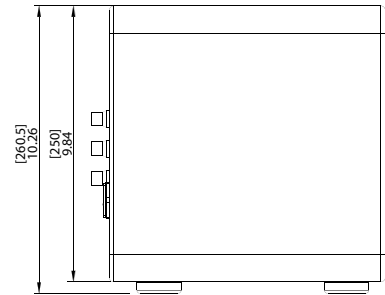

SUBR8

SUBR8
Speaker Type: Powered Subwoofer
Woofer: 8" Fiber Cone
Impedance: 3.7 ohms
Voice Coil: 1.5" AVS Copper-Wound
Finish Dimensions: 9.8" (250) x 10.2" (260.5) x 10.3" (261)

Power: 180 watts
Freq. Response: 30-200 Hz
Phase: 0-180