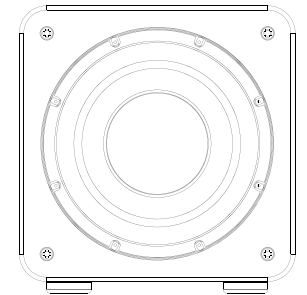

SUBR8

SUBR8
Speaker Type: Powered Subwoofer
Woofer: 8" Fiber Cone
Impedance: 3.7 ohms
Voice Coil: 1.5" AVS Copper-Wound
Finish Dimensions: 9.8" (250) x 10.2" (260.5) x 10.3" (261)

Power: 180 watts
Freq. Response: 30-200 Hz
Phase: 0-180