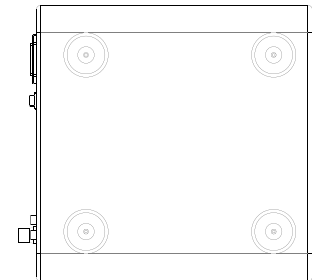

SUBR8

SUBR8
Speaker Type: Powered Subwoofer
Woofer: 8" Fiber Cone
Impedance: 3.7 ohms
Voice Coil: 1.5" AVS Copper-Wound
Finish Dimensions: 9.8" (250) x 10.2" (260.5) x 10.3" (261)

Power: 180 watts
Freq. Response: 30-200 Hz
Phase: 0-180