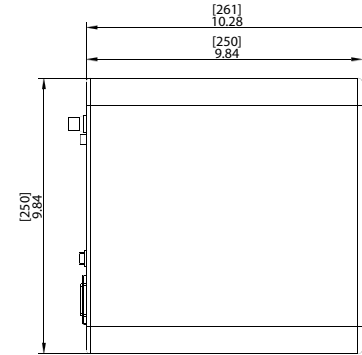

SUBR8

SUBR8
Speaker Type: Powered Subwoofer
Woofer: 8" Fiber Cone
Impedance: 3.7 ohms
Voice Coil: 1.5" AVS Copper-Wound
Finish Dimensions: 9.8" (250) x 10.2" (260.5) x 10.3" (261)

Power: 180 watts
Freq. Response: 30-200 Hz
Phase: 0-180