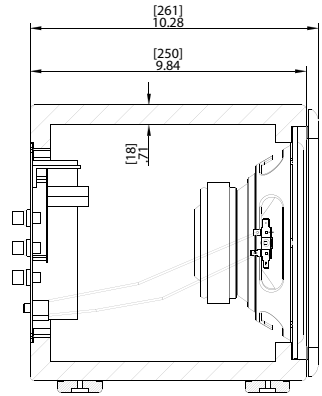

SUBR8

SUBR8
Speaker Type: Powered Subwoofer
Woofer: 8" Fiber Cone
Impedance: 3.7 ohms
Voice Coil: 1.5" AVS Copper-Wound
Finish Dimensions: 9.8" (250) x 10.2" (260.5) x 10.3" (261)

Power: 180 watts
Freq. Response: 30-200 Hz
Phase: 0-180