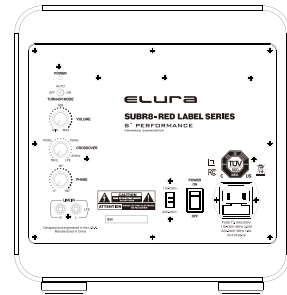

SUBR8

SUBR8
Speaker Type: Powered Subwoofer
Woofer: 8" Fiber Cone
Impedance: 3.7 ohms
Voice Coil: 1.5" AVS Copper-Wound
Finish Dimensions: 9.8" (250) x 10.2" (260.5) x 10.3" (261)

Power: 180 watts
Freq. Response: 30-200 Hz
Phase: 0-180