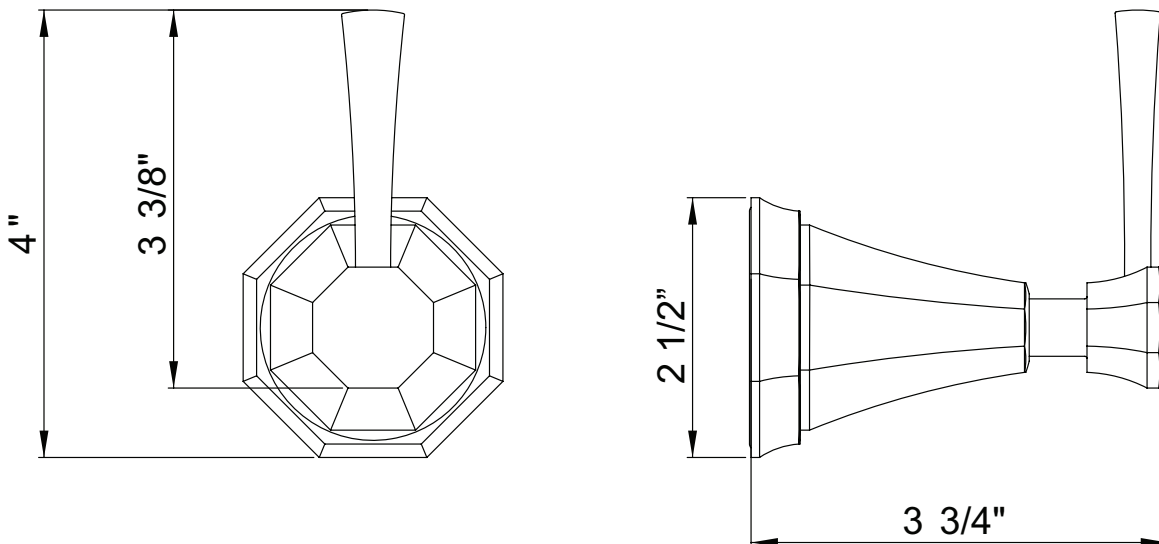

For warranty or additional information, contact:

U.S.A.
houseofrohl.com/support
1-800-777-9762

QUEBEC / MARITIMES / WESTERN CANADA
QUÉBEC / MARITIMES / OUEST CANADIEN
QUEBEC / MARITIMOS / CANADA OCCIDENTAL
houseofrohl.ca/support
1-866-473-8442

ONTARIO
houseofrohl.ca/support
1-800-287-5354