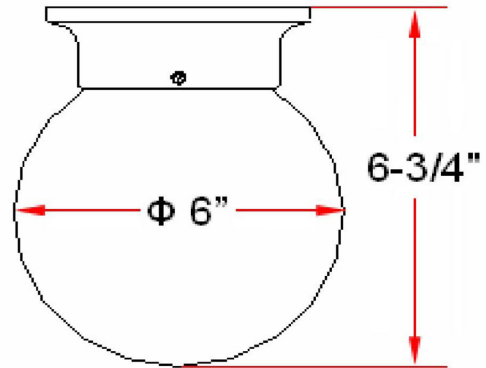

Millbridge I-Light Ceiling Light
Satin Nickel

SPECIFICATIONS

MOUNTING:	Flush Mount	LED BRIGHTNESS (LUMENS):	N/A
SLOPED CEILING ADAPTABLE:	No	LED COLOR CORRELATED TEMPERATURE (CCT):	N/A
LAMP TYPE 1:	Maximum 60W Medium Base Bulb	LED COLOR RENDERING INDEX (CRI):	N/A
BULB INCLUDED:	No	LED EFFICACY:	N/A
WATTS PER BULB:	60W	LED AVERAGE RATED LIFE:	N/A
TOTAL WATTAGE:	60W	ENERGY EFFICIENT:	No
DIMMABLE:	Yes	LIGHTING AMPS:	N/A
MATERIAL CONSTRUCTION:	Steel	VOLTAGE:	120V
ASSEMBLED DIMENSIONS:	6.75" H x 6" L x 6" D		
WEIGHT:	1.81 lbs.		
BACKPLATE DIMENSIONS:	N/A		
CANOPY/PLATE DIMENSIONS:	N/A		
GLASS/SHADE DIMENSIONS:	5.9" H x 5.9" L x 5.9" D		
GLASS/SHADE MATERIAL:	Glass		
GLASS/SHADE TYPE:	Alabaster		
GLASS/SHADE COLOR:	White		