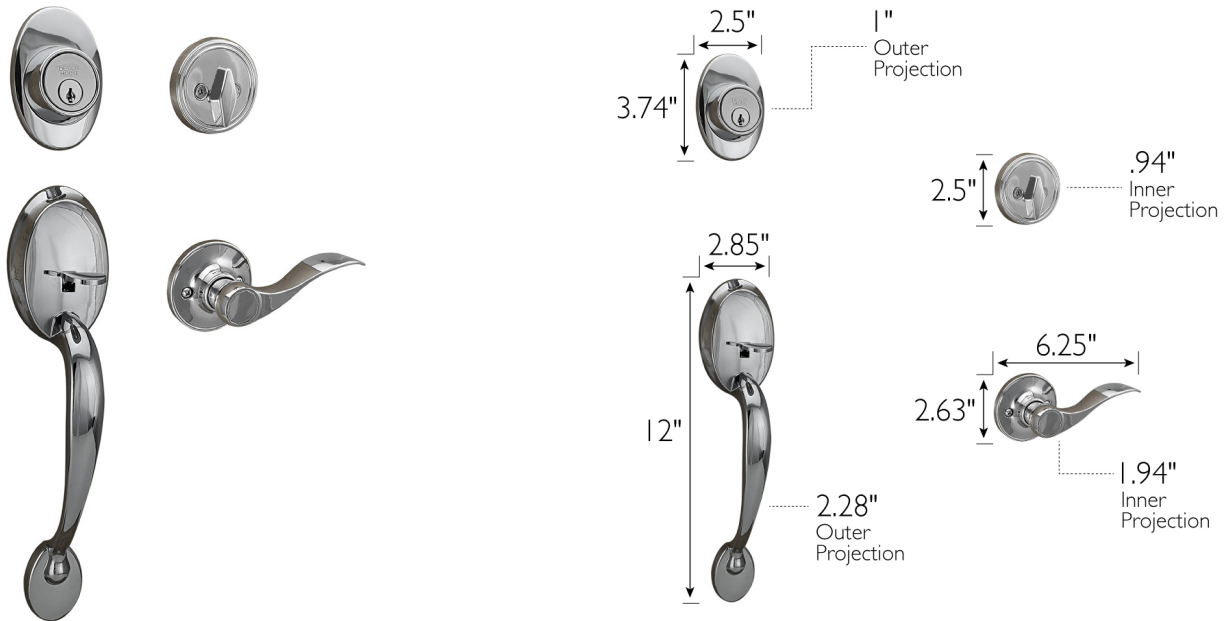

Coventry 2-Way Adjustable Entry Door Handle Set Polished Chrome

SPECIFICATIONS

MATERIAL CONSTRUCTION:	Brass	KEYWAY:	KW
LOCK FUNCTION:	Entry Handleset	REMOVABLE CORE:	No
DEADBOLT FUNCTION:	N/A	LATCH FACEPLATE:	Round Corner
EXTERIOR MAX PROJECTION:	1.94"	LATCH BACKSET:	Adj. 2-3/8" - 2-3/4"
INTERIOR MAX PROJECTION:	1.94"	LATCH TYPE:	2 Way (fixed faceplate)
KNOB VS. LEVER:	Lever	LATCHBOLT THROW DISTANCE:	0.5"
KNOB DIMENSIONS:	N/A	# PINS IN CYLINDER:	5
LEVER LENGTH:	3.67"	ANTI-BUMP PIN INSTALLED:	Yes
ROSE DIMENSIONS:	2.63" H x 2.63" W x 2.63" D	# KEYS INCLUDED:	2
ROSETTE / ESCUTCHEON SHAPE:	Round	SPINDLE TYPE:	Half-Moon
CROSS BORE:	2.13"	MOUNTING HARDWARE INCLUDED:	Yes
EDGE BORE:	1"	TOOLS NEEDED FOR INSTALLATION:	Phillips Screwdriver
HANDING:	Reversible	ASSEMBLED WEIGHT:	4.24 lbs.
REKEYABLE?:	Yes		