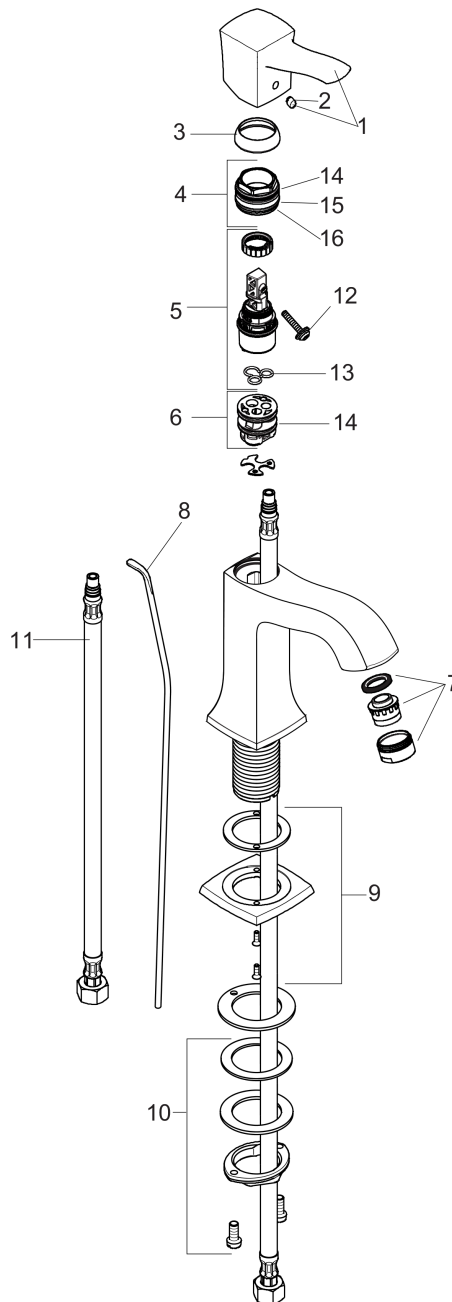

Metropol Classic
Single-Hole Faucet 110 with Pop-Up Drain, 1.2 GPM
 Finishes : **brushed nickel** Part no. : **31300821**

Description

Features

- Aerated spray
- Flow: 1.2 GPM (4.5 L/Min)
- Ceramic cartridge
- Includes pop-up drain

Item details

List Price \$ 486.00

Technology

Compliance

Product image

Scale drawing

Metropol Classic
Single-Hole Faucet 110 with Pop-Up Drain, 1.2 GPM
 Finishes : **brushed nickel** Part no. : **31300821**

Exploded drawing

Year of production: >01/19

Metropol Classic
Single-Hole Faucet 110 with Pop-Up Drain, 1.2 GPM
 Finishes : **brushed nickel** Part no. : **31300821**

Spare parts list

Year of production: >01/19

| Pos. | Description | Part no. | Price | PU |
|------|-----------------------------------|----------|-------|----|
| 1 | handle | 92815820 | - | 1 |
| 2 | screw cover | 96338000 | - | 1 |
| 3 | flange | 98863820 | - | 1 |
| 4 | nut | 98864000 | - | 1 |
| 5 | cartridge, assy | 95973001 | - | 1 |
| 6 | adapter for cartridge | 98866000 | - | 1 |
| 7 | aerator M24x1 (4,5 l/min) | 92877820 | - | 1 |
| 8 | pull rod | 96657820 | - | 1 |
| 9 | escutcheon for spout | 92814820 | - | 1 |
| 10 | fixing set (Ø 32) | 13961000 | - | 1 |
| 11 | connection hose 18½" M8x0,75 3/8" | 96321001 | - | 1 |
| 12 | locking screw for handle | 95140000 | - | 1 |
| 13 | seal | 98865000 | - | 1 |
| 14 | O-ring 23x2 | 98398000 | - | 1 |
| 15 | O-ring 27x1,5 | 92527000 | - | 1 |
| 16 | O-ring 25x1,5 | 98146000 | - | 1 |
| a | pop up waste | 88509820 | - | 1 |