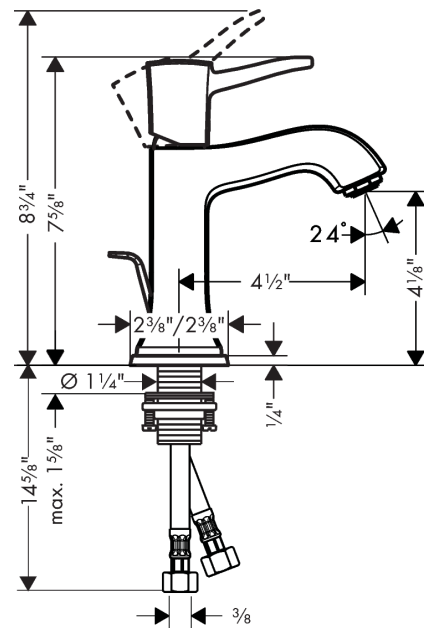

Metropol Classic
Single-Hole Faucet 110 with Pop-Up Drain, 1.2 GPM
 Finishes : **brushed nickel** Part no. : **31300821**

Description

Features

- Aerated spray
- Flow: 1.2 GPM (4.5 L/Min)
- Ceramic cartridge
- Includes pop-up drain

Item details

List Price \$ 486.00

Technology

Compliance

Product image

Scale drawing

Metropol Classic
Single-Hole Faucet 110 with Pop-Up Drain, 1.2 GPM
 Finishes : **brushed nickel** Part no. : **31300821**

Exploded drawing

Year of production: >01/19

Metropol Classic
Single-Hole Faucet 110 with Pop-Up Drain, 1.2 GPM
 Finishes : **brushed nickel** Part no. : **31300821**

Spare parts list

Year of production: >01/19

| Pos. | Description | Part no. | Price | PU |
|------|-----------------------------------|----------|-------|----|
| 1 | handle | 92815820 | - | 1 |
| 2 | screw cover | 96338000 | - | 1 |
| 3 | flange | 98863820 | - | 1 |
| 4 | nut | 98864000 | - | 1 |
| 5 | cartridge, assy | 95973001 | - | 1 |
| 6 | adapter for cartridge | 98866000 | - | 1 |
| 7 | aerator M24x1 (4,5 l/min) | 92877820 | - | 1 |
| 8 | pull rod | 96657820 | - | 1 |
| 9 | escutcheon for spout | 92814820 | - | 1 |
| 10 | fixing set (Ø 32) | 13961000 | - | 1 |
| 11 | connection hose 18½" M8x0,75 3/8" | 96321001 | - | 1 |
| 12 | locking screw for handle | 95140000 | - | 1 |
| 13 | seal | 98865000 | - | 1 |
| 14 | O-ring 23x2 | 98398000 | - | 1 |
| 15 | O-ring 27x1,5 | 92527000 | - | 1 |
| 16 | O-ring 25x1,5 | 98146000 | - | 1 |
| a | pop up waste | 88509820 | - | 1 |