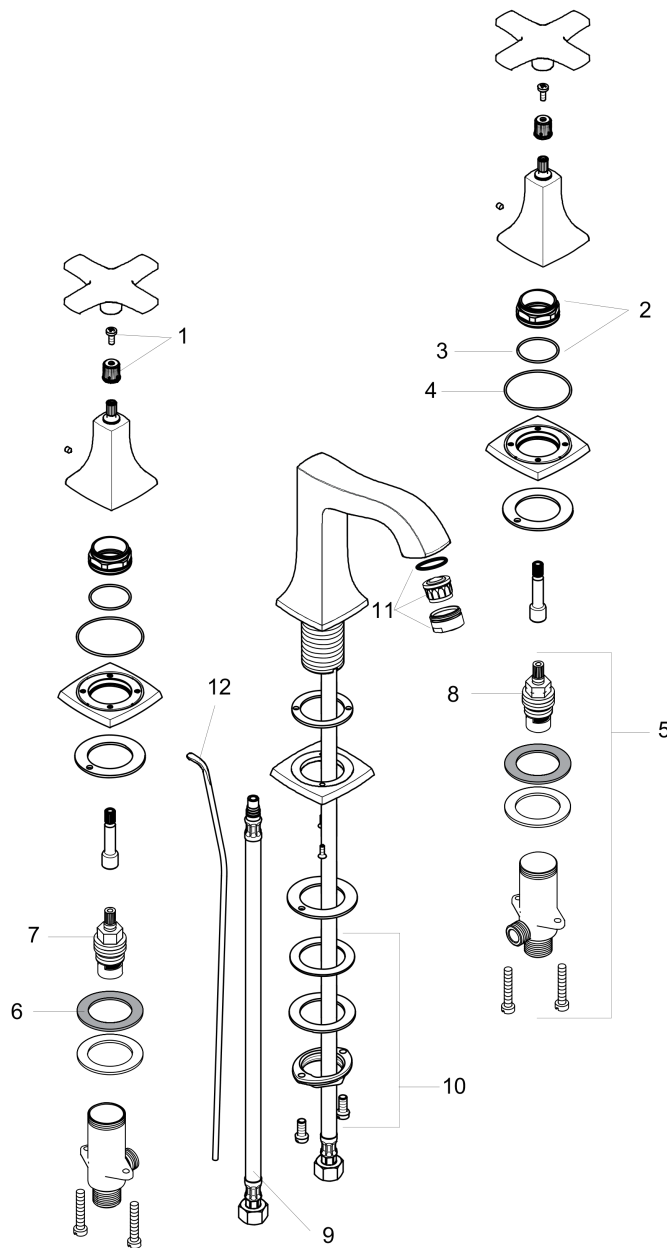

**Metropol Classic**  
**Widespread Faucet 110 with Cross Handles and Pop-Up Drain, 1.2 GPM**  
 Finishes : brushed nickel Part no. : 31306821

Exploded drawing

Year of production: >01/18

## Metropol Classic

Widespread Faucet 110 with Cross Handles and Pop-Up Drain, 1.2 GPM

Finishes : brushed nickel Part no. : 31306821

### Spare parts list

Year of production: >01/18

Pos.	Description	Part no.	Price	PU
1	handle fixing set	98932000	-	1
2	nut	92825000	-	1
3	O-ring 29x1,5	92738000	-	1
4	O-ring 48x1,5	92159000	-	1
5	stop valve cpl.	97357001	-	1
6	lever collar	97548000	-	1
7	shut off unit right closing	94009000	-	1
8	shut off unit left closing	94008000	-	1
9	connection hose 18½" M8x0,75 3/8"	96321001	-	1
10	fixing set (Ø 32)	13961000	-	1
11	aerator M24x1 (4,5 l/min)	92877820	-	1
12	pull rod	96657820	-	1
a	pop up waste	88509820	-	1
b	spout cpl.	95394820	-	1