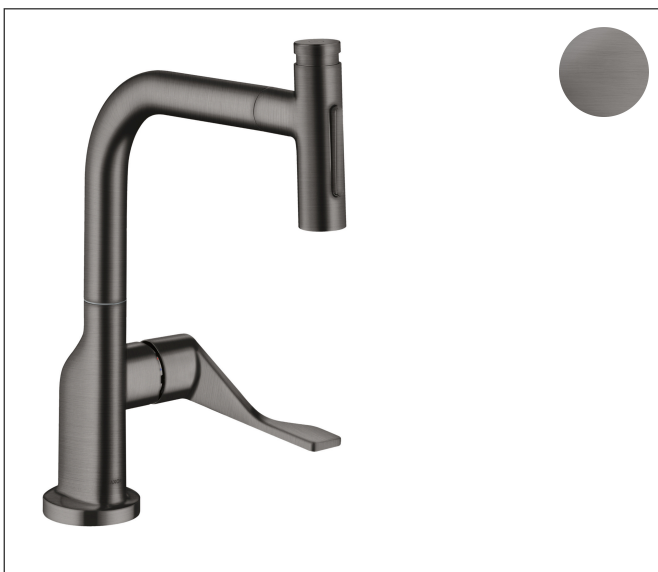

Brand AXOR
 Art. Name **AXOR Citterio** Kitchen Faucet Select 2-Spray Pull-Out, 1.75 GPM
 Art. Nr. 39863341
 Surface brushed black chrome
 Pos. 1

Product Picture

Drawing

Features

- Projection: 234 mm
- Swivel range 110° / 150°
- Laminar spray, Needle spray
- Toggle spray diverter
- Select button Provides convenient start/stop of the water flow at the sprayhead
- MagFit magnetic sprayhead docking
- Deck mounted
- Flow: 1.75 GPM (6.6 L/Min)
- Ceramic cartridge
- 3/8" hoses
- Integrated double backflow prevention
- Extension length Up to 30" (50cm)

Technology

Spray Types