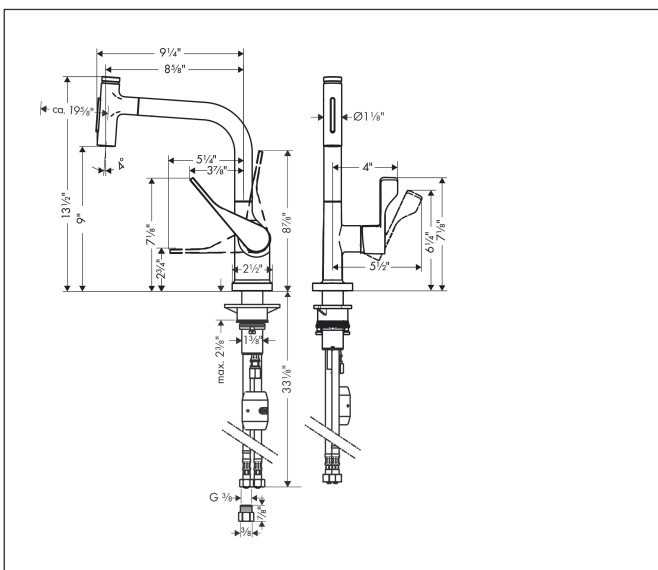

Brand AXOR
 Art. Name **AXOR Citterio** Kitchen Faucet Select 2-Spray Pull-Out, 1.75 GPM
 Art. Nr. 39863341
 Surface brushed black chrome
 Pos. 1

Product Picture

Drawing

Features

- Projection: 234 mm
- Swivel range 110° / 150°
- Laminar spray, Needle spray
- Toggle spray diverter
- Select button Provides convenient start/stop of the water flow at the sprayhead
- MagFit magnetic sprayhead docking
- Deck mounted
- Flow: 1.75 GPM (6.6 L/Min)
- Ceramic cartridge
- 3/8" hoses
- Integrated double backflow prevention
- Extension length Up to 30" (50cm)