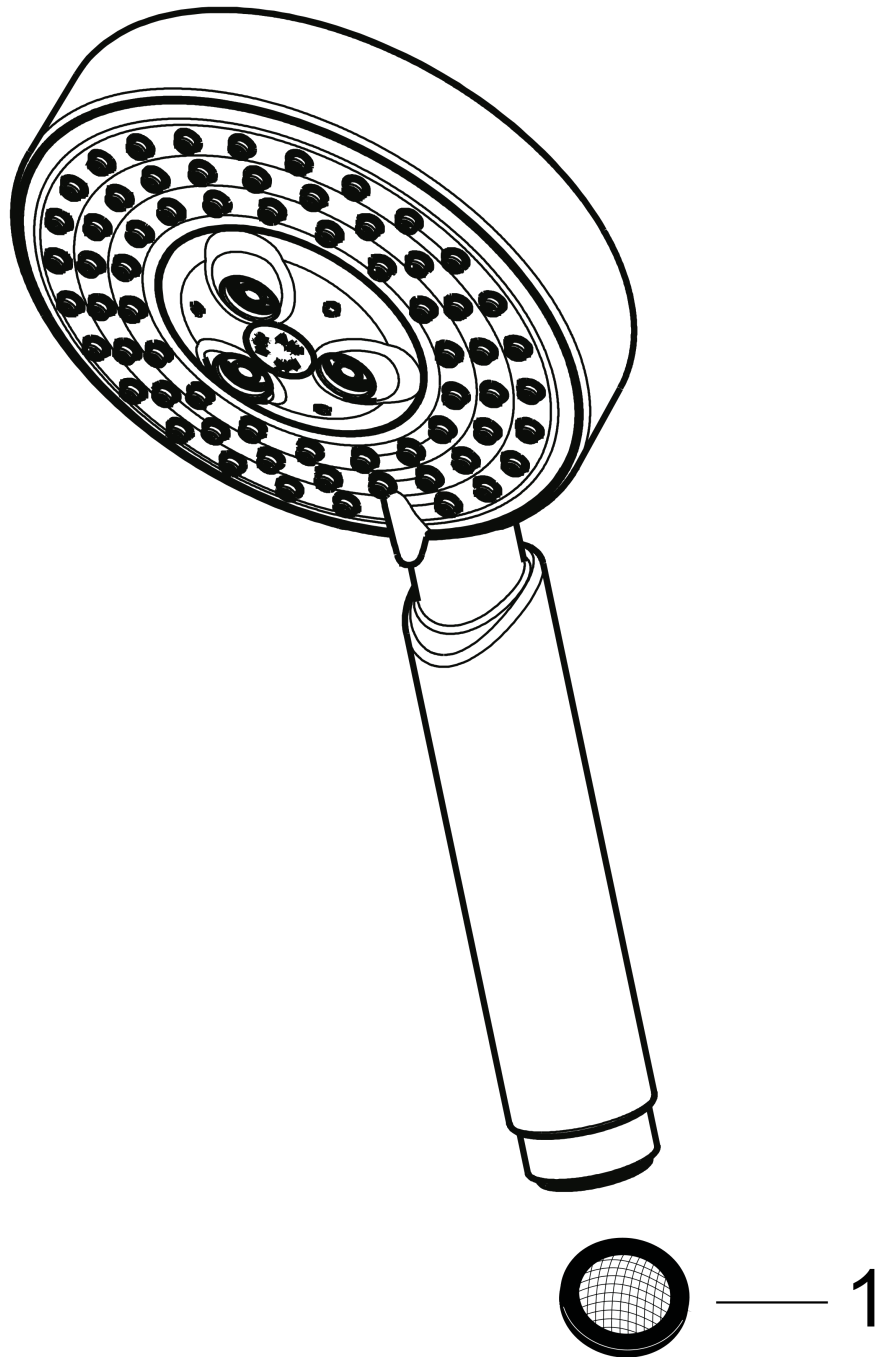

Raindance S

Handshower 100 3-Jet, 2.5 GPM

Finishes : **brushed nickel** Part no. : **28504821**

Description

Features

- 65 no-clog spray channels
- Spray modes: RainAir, BalanceAir, Whirl
- Flow: 2.5 GPM (9.5 L/Min)

Raindance S

Handshower 100 3-Jet, 2.5 GPM

Finishes : **brushed nickel** Part no. : **28504821**

Exploded drawing

Year of production: >07/06

Raindance S

Handshower 100 3-Jet, 2.5 GPM

Finishes : **brushed nickel** Part no. : **28504821**