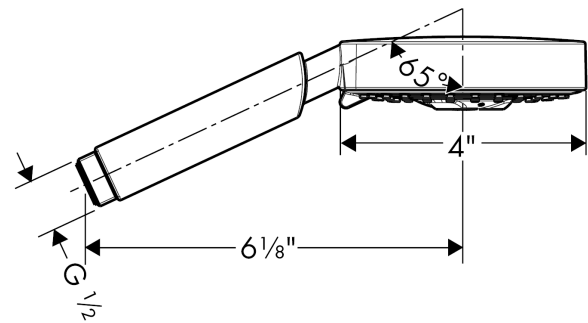

Raindance S

Handshower 100 3-Jet, 2.5 GPM

Finishes : **brushed nickel** Part no. : **28504821**

Description

Features

- 65 no-clog spray channels
- Spray modes: RainAir, BalanceAir, Whirl
- Flow: 2.5 GPM (9.5 L/Min)

Item details

List Price \$ 239.00

Technology

Design awards

reddot design award

Compliance

Product image

Scale drawing

Raindance S

Handshower 100 3-Jet, 2.5 GPM

Finishes : **brushed nickel** Part no. : **28504821**

Exploded drawing

Year of production: >07/06

Raindance S

Handshower 100 3-Jet, 2.5 GPM

Finishes : **brushed nickel** Part no. : **28504821**