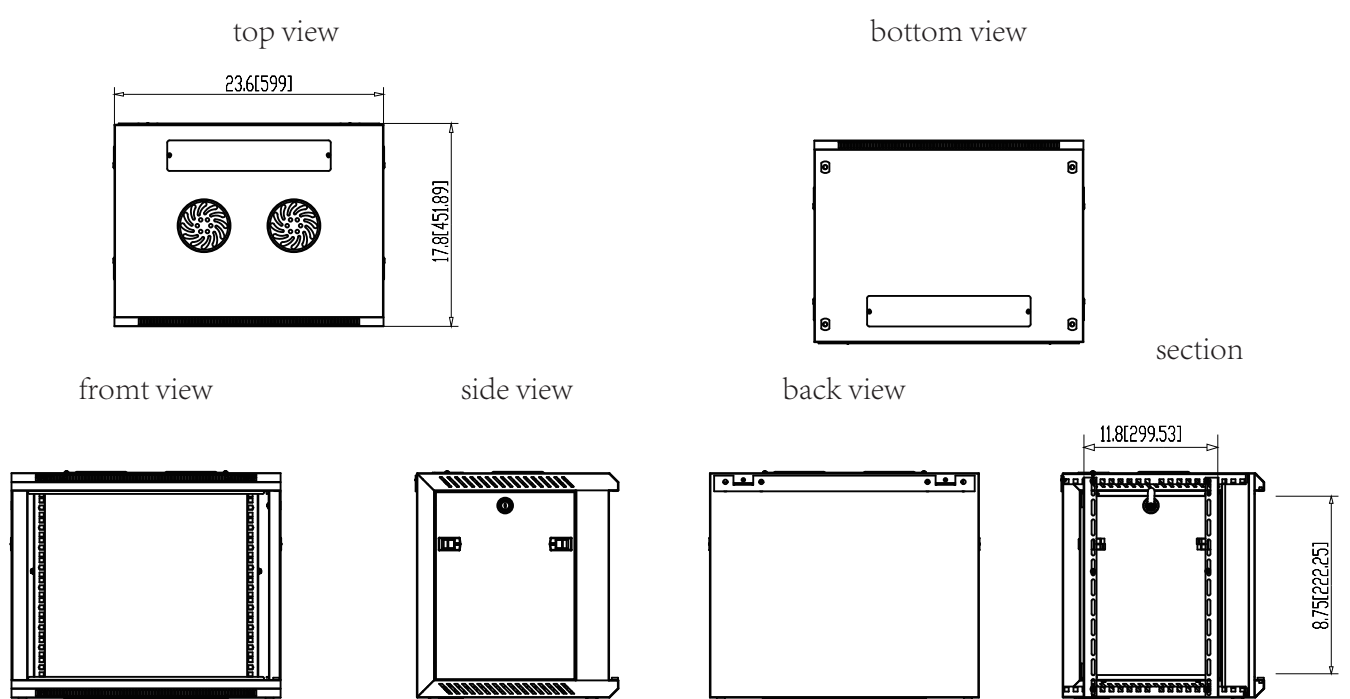

wallmounted network cabinet ,
 size : 600*450*6U . welded construction ,
 front door glass door . fan included.
 side panel removable, payload:60KG.
 Packing with white foam in corners
 and put in outer carton for shipping.

Model	Desc
600*450*6U	wallmounted network cabinet , size : 600*450*6U . welded construction , front door glass door . fan included. side panel removable, payload:60KG.Packing with white foam in corners and put in outer carton for shipping.
600*450*9U	wallmounted network cabinet , size : 600*450*9U . welded construction , front door glass door . fan included. side panel removable, payload:60KG.Packing with white foam in corners and put in outer carton for shipping.
600*450*12U	wallmounted network cabinet , size : 600*450*12U . welded construction , front door glass door . fan included. side panel removable, payload:60KG.Packing with white foam in corners and put in outer carton for shipping.
600*450*15U	wallmounted network cabinet , size : 600*450*15U . welded construction , front door glass door . fan included. side panel removable, payload:60KG.Packing with white foam in corners and put in outer carton for shipping.