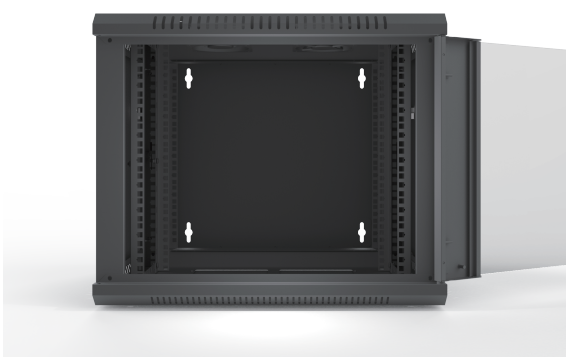

wallmounted network cabinet ,
 size : 600*450*6U . welded construction ,
 front door glass door . fan included.
 side panel removable, payload:60KG.
 Packing with white foam in corners
 and put in outer carton for shipping.

Model	Desc
600*450*6U	wallmounted network cabinet , size : 600*450*6U . welded construction , front door glass door . fan included. side panel removable, payload:60KG.Packing with white foam in corners and put in outer carton for shipping.
600*450*9U	wallmounted network cabinet , size : 600*450*9U . welded construction , front door glass door . fan included. side panel removable, payload:60KG.Packing with white foam in corners and put in outer carton for shipping.
600*450*12U	wallmounted network cabinet , size : 600*450*12U . welded construction , front door glass door . fan included. side panel removable, payload:60KG.Packing with white foam in corners and put in outer carton for shipping.
600*450*15U	wallmounted network cabinet , size : 600*450*15U . welded construction , front door glass door . fan included. side panel removable, payload:60KG.Packing with white foam in corners and put in outer carton for shipping.