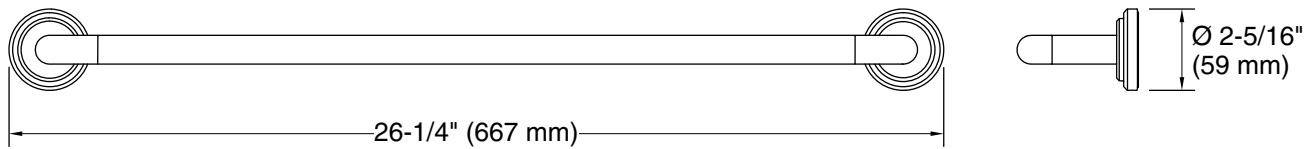

KALLISTA®

Pure Paletta® by Laura Kirar
Towel Bar, 24"
P24941-00

Technical Information

All product dimensions are nominal.

Material: Brass