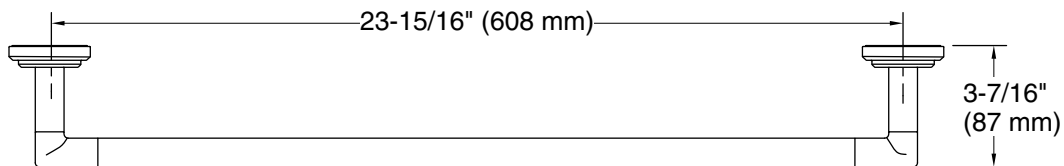

KALLISTA®

Pure Paletta® by Laura Kirar
Towel Bar, 24"
P24941-00

Technical Information

All product dimensions are nominal.

Material: Brass