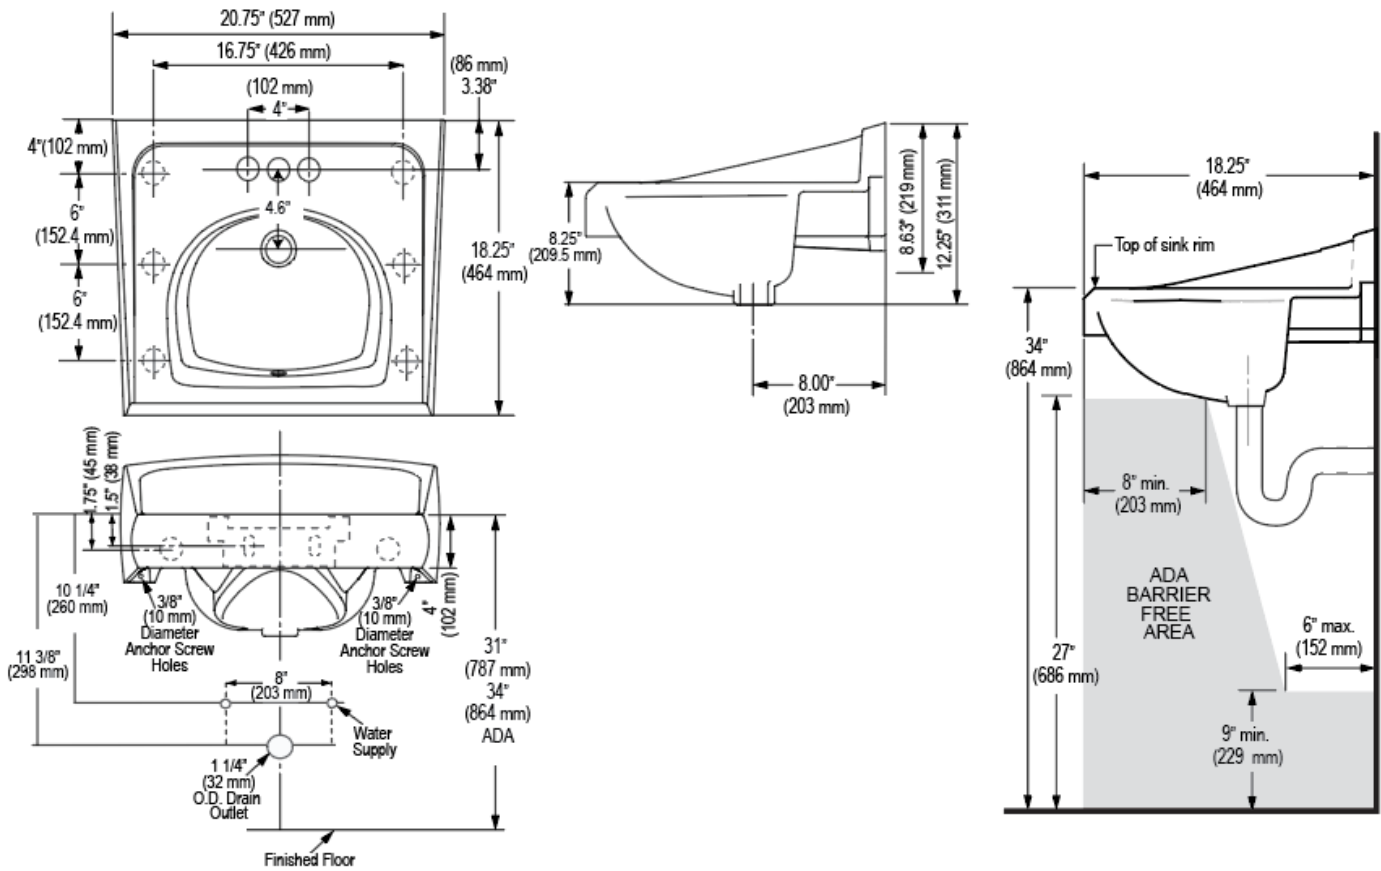

ROUGH-IN

Sloan 10500 Seymour Ave, Franklin Park, IL 60131

Phone: 800.982.5839 • Fax: 800.447.8329 • sloan.com