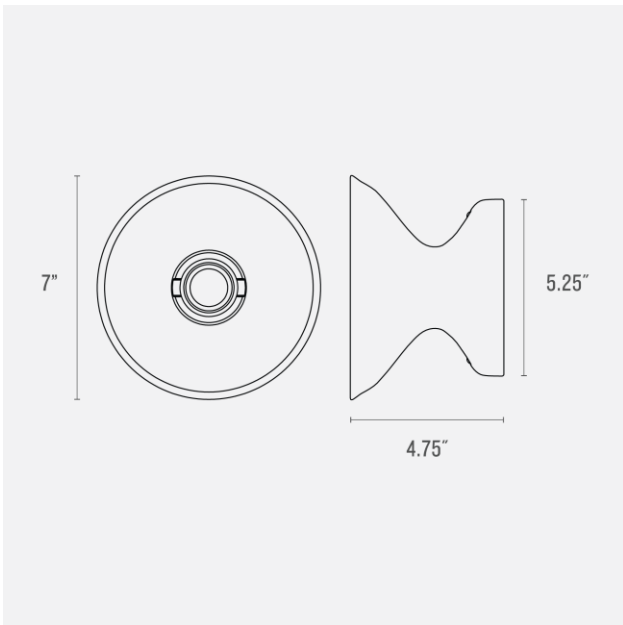

SCHOOLHOUSE

Alabax Medium Sconce

Application: Wall Sconce

Product Origin: Processed and assembled in Portland, Oregon using ethically-sourced domestic and global components.

UL Listed: Yes

Max Wattage: 60 W

Voltage: 120/220 Volts

Location Rating: Damp

Dimensions:

Overall: 7" H x 7" W x 4.75" D

Canopy: 5.25" W x 4.75" D

Materials: Ceramic

One year guarantee

Color Option(s)