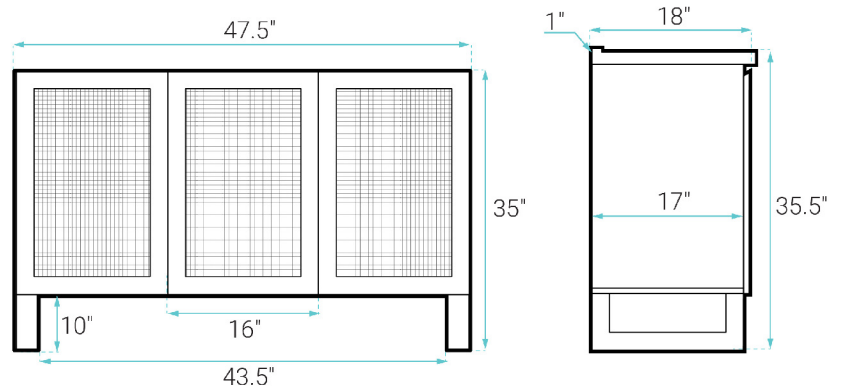

### FEATURES:

- Sleek, freestanding design
- Glazed ceramic, single sink
- Standard 1.75" drain hole
- Standard 1.38" faucet holes
- Chrome-finish overflow
- Woven rattan cabinet doors

### SPECIFICATIONS:

N.W: 107 lb.

W: 48" x D: 18.5" x H: 35.5"

Inner Sink: D: 10.5" x W: 20" x H: 5"