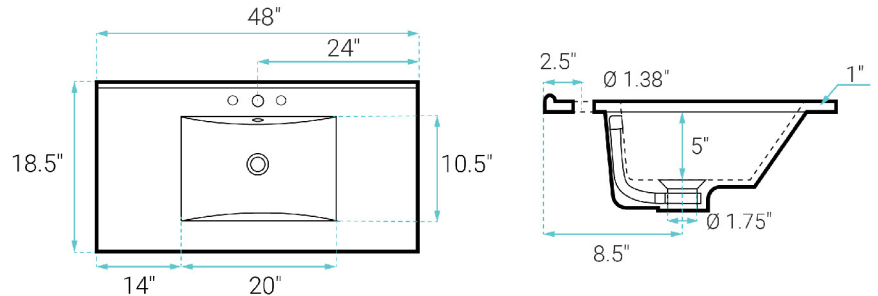

### FEATURES:

- Sleek, freestanding design
- Glazed ceramic, single sink
- Standard 1.75" drain hole
- Standard 1.38" faucet holes
- Chrome-finish overflow
- Woven rattan cabinet doors

### SPECIFICATIONS:

N.W: 107 lb.

W: 48" x D: 18.5" x H: 35.5"

Inner Sink: D: 10.5" x W: 20" x H: 5"