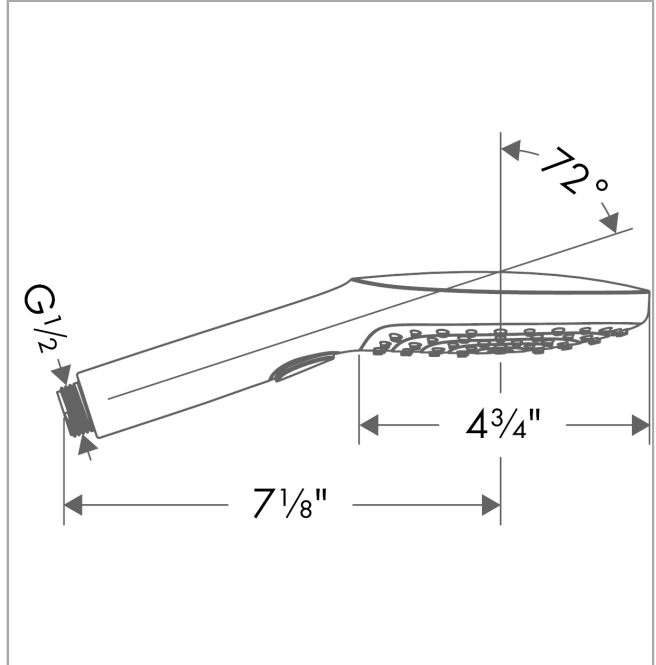

Raindance Select E
Handshower 120 3-Jet, 2.5 GPM
 Finishes : **chrome** Part no. : **26521001**

Description

Features

- Select button for comfortable alternation of spray modes
- 78 no-clog spray channels
- Spray modes: RainAir, Rain, Whirl
- Flow: 2.5 GPM (9.5 L/Min)
- Fully-finished matching spray face

Item details

List Price \$ 152.00

Technology

Compliance

Product image

Scale drawing

Raindance Select E
Handshower 120 3-Jet, 2.5 GPM
Finishes : **chrome** Part no. : **26521001**

Exploded drawing

Year of production: >12/12

Raindance Select E
Handshower 120 3-Jet, 2.5 GPM
 Finishes : **chrome** Part no. : **26521001**

Spare parts list

Year of production: >12/12

Pos.	Description	Part no.	Price	PU
1	filter packing	94246000	-	1