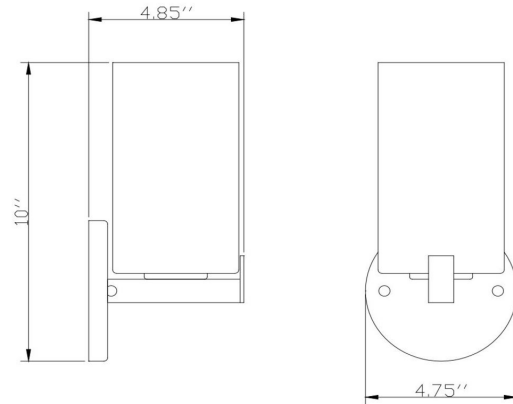

### SPECIFICATIONS

MOUNTING:	Wall Sconce	LED BRIGHTNESS (LUMENS):	N/A
SLOPED CEILING ADAPTABLE:	N/A	LED COLOR CORRELATED TEMPERATURE (CCT):	N/A
LAMP TYPE 1:	1 lamp 60W Incandescent	LED COLOR RENDERING INDEX (CRI):	N/A
BULB INCLUDED:	N/A	LED EFFICACY:	N/A
WATTS PER BULB:	60W	LED AVERAGE RATED LIFE:	N/A
TOTAL WATTAGE:	60W	ENERGY EFFICIENT:	No
DIMMABLE:	Yes	LIGHTING AMPS:	N/A
MATERIAL CONSTRUCTION:	Steel	VOLTAGE:	120V
ASSEMBLED DIMENSIONS:	10" H x 4.85" L x 4.75" D		
WEIGHT:	1.43 lbs.		
BACKPLATE DIMENSIONS:	5" H x 5" W		
CANOPY/PLATE DIMENSIONS:	N/A		
GLASS/SHADE DIMENSIONS:	N/A		
GLASS/SHADE MATERIAL:	Glass		
GLASS/SHADE TYPE:	N/A		
GLASS/SHADE COLOR:	N/A		