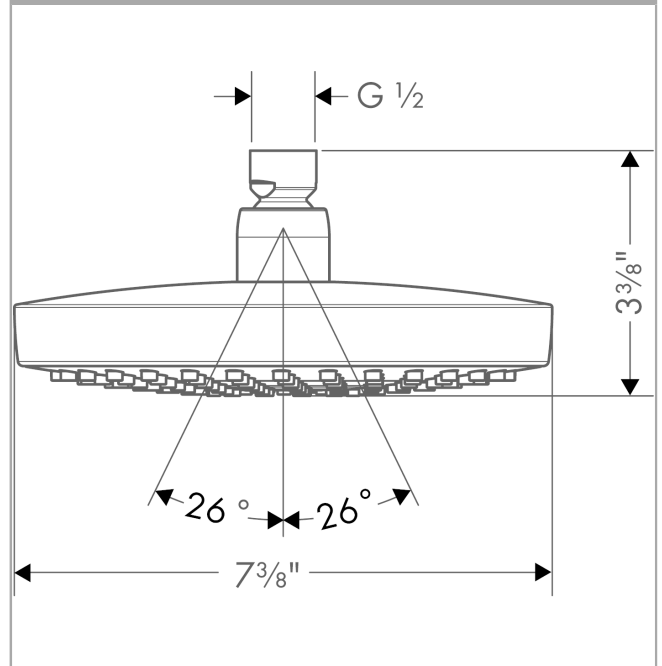

**Croma Select S  
Showerhead 180 2-Jet, 1.8 GPM**

Finishes : **white/chrome** Part no. : **04388400**

**Description**

**Features**

- 147 no-clog spray channels
- Spray modes: Rain, IntenseRain
- Flow: 1.8 GPM (6.8 L/Min)
- Select button for comfortable alternation of spray modes
- Fully-finished matching spray face

**Item details**

List Price \$ 299.00

**Technology**

**Compliance**

**Product image**

**Scale drawing**

**Croma Select S**  
**Showerhead 180 2-Jet, 1.8 GPM**  
Finishes : **white/chrome** Part no. : **04388400**

Exploded drawing

Year of production: >01/18

**Croma Select S**  
**Showerhead 180 2-Jet, 1.8 GPM**  
 Finishes : **white/chrome** Part no. : **04388400**

**Spare parts list**

Year of production: >01/18

Pos.	Description	Part no.	Price	PU
1	seal	98058000	-	1
2	filter	97735000	-	1
3	selector assy	98343001	-	1
4	O-ring 3x1	98384000	-	1
a	cover	98344000	-	1