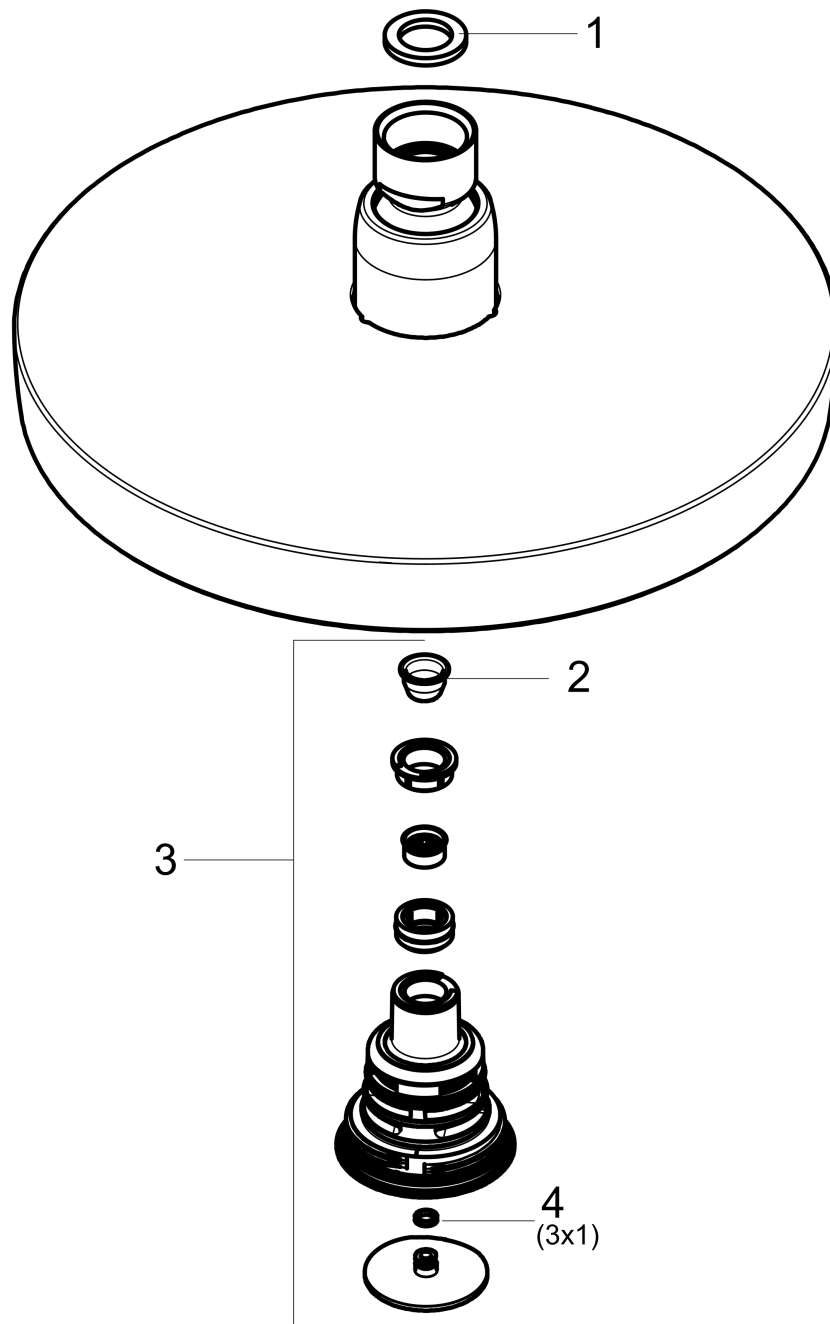

**Croma Select S  
Showerhead 180 2-Jet, 1.8 GPM**

Finishes : **white/chrome** Part no. : **04388400**

**Description**

**Features**

- 147 no-clog spray channels
- Spray modes: Rain, IntenseRain
- Flow: 1.8 GPM (6.8 L/Min)
- Select button for comfortable alternation of spray modes
- Fully-finished matching spray face

**Item details**

List Price \$ 299.00

**Technology**

**Compliance**

**Product image**

**Scale drawing**

**Croma Select S**  
**Showerhead 180 2-Jet, 1.8 GPM**  
Finishes : **white/chrome** Part no. : **04388400**

Exploded drawing

Year of production: >01/18

**Croma Select S**  
**Showerhead 180 2-Jet, 1.8 GPM**  
 Finishes : **white/chrome** Part no. : **04388400**

**Spare parts list**

Year of production: >01/18

Pos.	Description	Part no.	Price	PU
1	seal	98058000	-	1
2	filter	97735000	-	1
3	selector assy	98343001	-	1
4	O-ring 3x1	98384000	-	1
a	cover	98344000	-	1