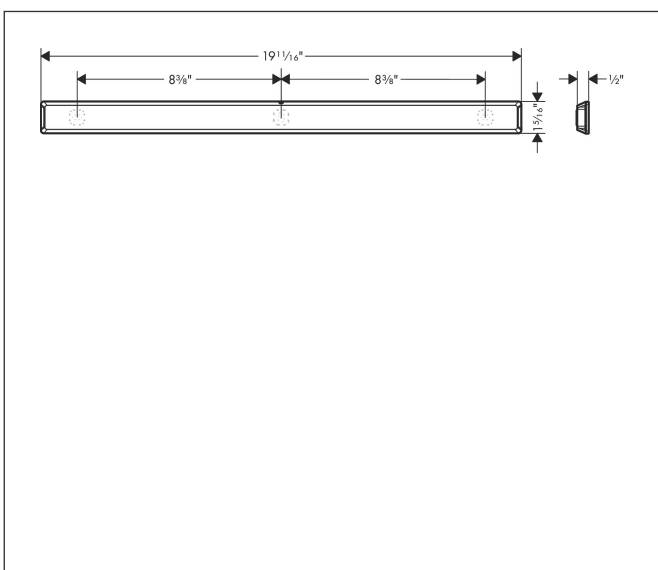

Brand hansgrohe
Art. Name **WallStoris** Wall bar 50 cm
Art. Nr. 27902700
Surface matte white
Pos. 1

Product Picture

Features

- Wall-mounted
- suitable for horizontal and vertical installation
- ideal for tiles, glass, metal
- application - glue or drill
- including gluing set
- holding force: 6 kg
- material carrier bar: Metal
- material decorative bar: Plastic
- concealed fastening

Drawing

Technology