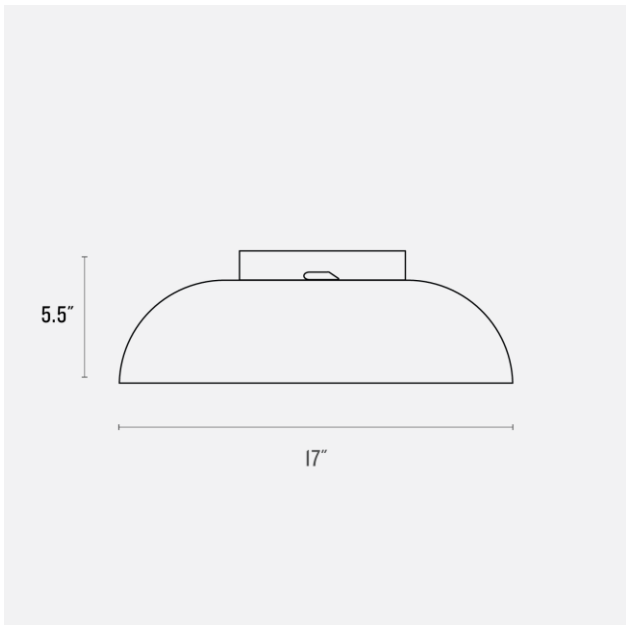

SCHOOLHOUSE

Ray 17" Surface Mount

Application: Surface Mount

Product Origin: Processed and assembled in Portland, Oregon using ethically-sourced domestic and global components.

UL Listed: Yes

Max Wattage: 3 Sockets - 40 W each

Location Rating: Damp

Dimensions:

Diameter: 17"

Canopy Width: 7.25"

Projection: 5.5"

Materials: Brass or Steel (Colors), Glass

Details: Includes 3 40W equivalent G16 frosted LED bulbs (5W, 120V, 2700K, 300 lm, CRI 95)

One year guarantee