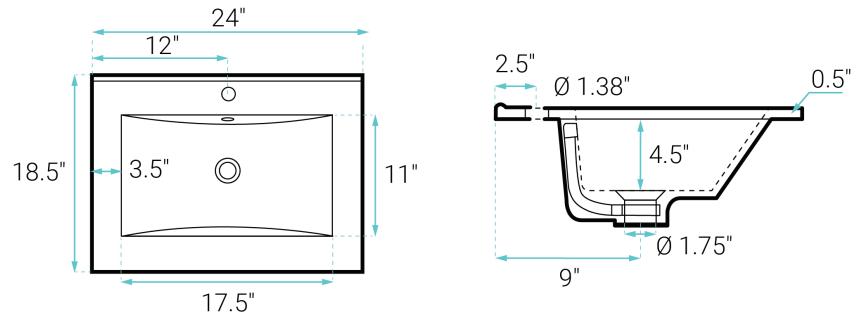

Cascade

Swiss Madison®
well made forever

Freestanding Vanity SM-BV470BK

FEATURES:

- Sleek, freestanding design
- Glazed ceramic, single sink
- Standard 1.75" drain hole
- Standard 1.38" faucet hole
- Chrome-finish overflow
- Wooden legs

INSTALLATION:

Freestanding, assembly required

COLORS & FINISHES:

- Natural Oak: SM-BV470
- White Oak: SM-BV470W
- Black: SM-BV470B
- Brown Oak: SM-BV470BK

SPECIFICATIONS:

N.W: 78 lb.

W: 24" x D: 18.5" x H: 36"

Inner Sink: D: 11" x W: 17.5" x H: 4.5"

INCLUDED PARTS:

- Cabinet: SM-BV470BK-C
- Sink: SM-VT324

REQUIRED PARTS:

- Sink Drain*
- Drain Trap*
- Faucet*
- Water Supply Lines

*Sold Separately by Swiss Madison