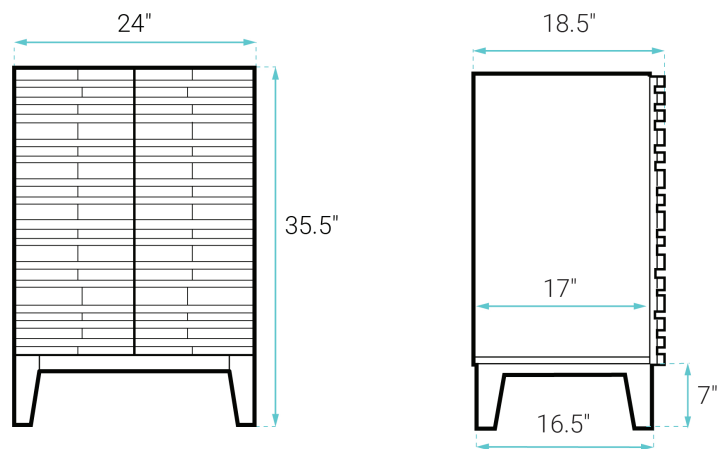

INSTALLATION:

Freestanding, assembly required

COLORS & FINISHES:

- Natural Oak: SM-BV470
- White Oak: SM-BV470W
- Black: SM-BV470B
- Brown Oak: SM-BV470BK

SPECIFICATIONS:

N.W: 78 lb.

W: 24" x D: 18.5" x H: 36"

Inner Sink: D: 11" x W: 17.5" x H: 4.5"

INCLUDED PARTS:

- Cabinet: SM-BV470BK-C
- Sink: SM-VT324

REQUIRED PARTS:

- Sink Drain*
- Drain Trap*
- Faucet*
- Water Supply Lines

*Sold Separately by Swiss Madison