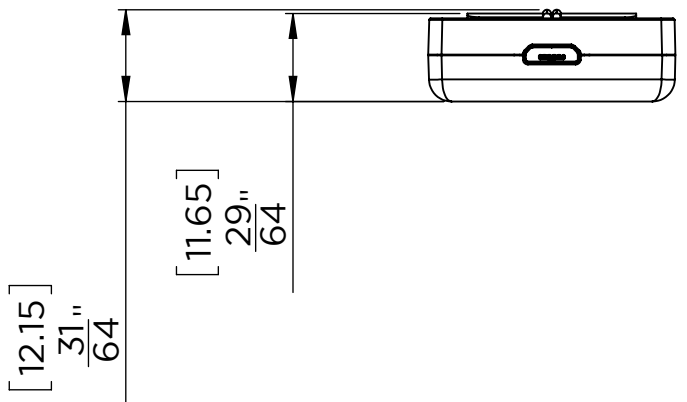

4

3

2

1

METRIC/INCHES	I PORT BY SONANCE		
DESIGNED IN SAN CLEMENTE, CALIFORNIA BY IPORT	NAME XPRESS AUDIO KEYPAD ASSY		
<small>NOTICE OF PROPRIETARY INFORMATION: THE INFORMATION CONTAINED HEREIN IS THE PROPRIETARY PROPERTY OF DANA INNOVATIONS. THE POSSESSOR AGREES TO THE FOLLOWING: 1. TO MAINTAIN THIS DOCUMENT IN CONFIDENCE 2. NOT TO REPRODUCE OR COPY IT 3. NOT TO REVEAL OR PUBLISH IT IN WHOLE OR IN PART 4. ALL RIGHTS RESERVED</small>	SIZE B	SKU 70800	REV A
	SCALE: 1:1	WEIGHT:	SHEET 1 OF 1