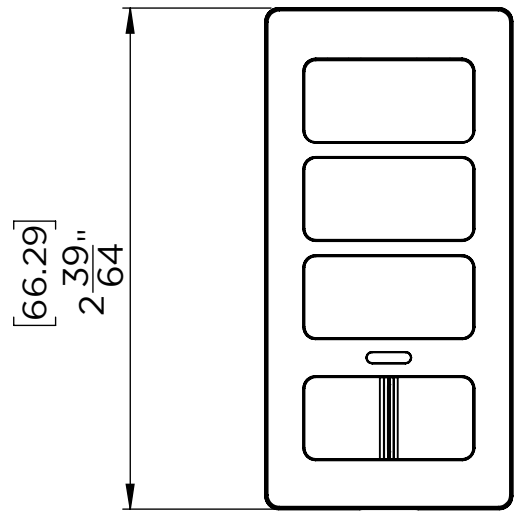

4

3

2

1

METRIC/INCHES	I PORT BY SONANCE		
DESIGNED IN SAN CLEMENTE, CALIFORNIA BY IPORT	NAME XPRESS AUDIO KEYPAD ASSY		
<small>NOTICE OF PROPRIETARY INFORMATION: THE INFORMATION CONTAINED HEREIN IS THE PROPRIETARY PROPERTY OF DANA INNOVATIONS. THE POSSESSOR AGREES TO THE FOLLOWING: 1. TO MAINTAIN THIS DOCUMENT IN CONFIDENCE 2. NOT TO REPRODUCE OR COPY IT 3. NOT TO REVEAL OR PUBLISH IT IN WHOLE OR IN PART 4. ALL RIGHTS RESERVED</small>	SIZE B	SKU 70800	REV A
	SCALE: 1:1	WEIGHT:	SHEET 1 OF 1