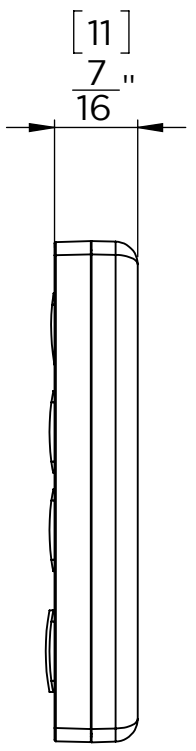

4

3

2

1

METRIC/INCHES	I PORT BY SONANCE		
DESIGNED IN SAN CLEMENTE, CALIFORNIA BY IPORT	NAME XPRESS AUDIO KEYPAD ASSY		
<small>NOTICE OF PROPRIETARY INFORMATION: THE INFORMATION CONTAINED HEREIN IS THE PROPRIETARY PROPERTY OF DANA INNOVATIONS. THE POSSESSOR AGREES TO THE FOLLOWING: 1. TO MAINTAIN THIS DOCUMENT IN CONFIDENCE 2. NOT TO REPRODUCE OR COPY IT 3. NOT TO REVEAL OR PUBLISH IT IN WHOLE OR IN PART 4. ALL RIGHTS RESERVED</small>	SIZE B	SKU 70800	REV A
	SCALE: 1:1	WEIGHT:	SHEET 1 OF 1

4

3

2

1

B

B

A

A