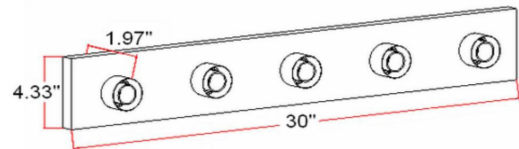

5-Light Vanity Light
Polished Chrome

SPECIFICATIONS

MOUNTING:	Wall Mount	LED BRIGHTNESS (LUMENS):	N/A
SLOPED CEILING ADAPTABLE:	No	LED COLOR CORRELATED TEMPERATURE (CCT):	N/A
LAMP TYPE 1:	5 lamps 60W Incandescent	LED COLOR RENDERING INDEX (CRI):	N/A
BULB INCLUDED:	No	LED EFFICACY:	N/A
WATTS PER BULB:	60W	LED AVERAGE RATED LIFE:	N/A
TOTAL WATTAGE:	300W	ENERGY EFFICIENT:	No
DIMMABLE:	Yes	LIGHTING AMPS:	N/A
MATERIAL CONSTRUCTION:	Steel	VOLTAGE:	120V
ASSEMBLED DIMENSIONS:	4.33" H x 30" L x 1.97" D		
WEIGHT:	3.95 lbs.		
BACKPLATE DIMENSIONS:	N/A		
CANOPY/PLATE DIMENSIONS:	N/A		
GLASS/SHADE DIMENSIONS:	N/A		
GLASS/SHADE MATERIAL:	N/A		
GLASS/SHADE TYPE:	N/A		
GLASS/SHADE COLOR:	N/A		