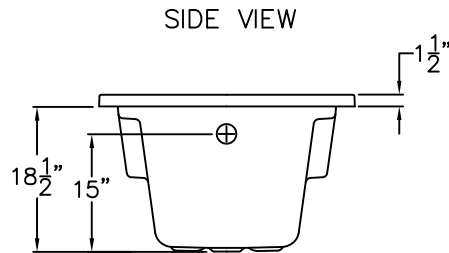

### Gelcoat 60" Drop In Bathtub

This gelcoat bathtub shall be Praxis Model TO 233 drop in.  
 Unit has molded armrests, molded rim, and end drain location.  
 Optional whirlpool package is available.

It shall meet CSA B45.5-11, Home Innovation Research Lab, IAPMOZ124-2011,  
 shall have the backside fire rating of "A" and a flame spread of less 25.

DUE TO THE NATURE OF THE MATERIALS INVOLVED, UNIT DIMENSIONS MAY VARY ± 1/2 INCH.

<b>Job Name:</b>	<b>PRAXIS</b>
<b>Approved By Print Name:</b>	<b>Drawing#: TO 233 DI</b>
<b>Approved By Signature:</b>	<b>Date: 7-17-96</b> <span style="float: right;"><b>Revised: 6-4-14</b></span>
<b>Rep.:</b>	<b>Quote No.:</b>