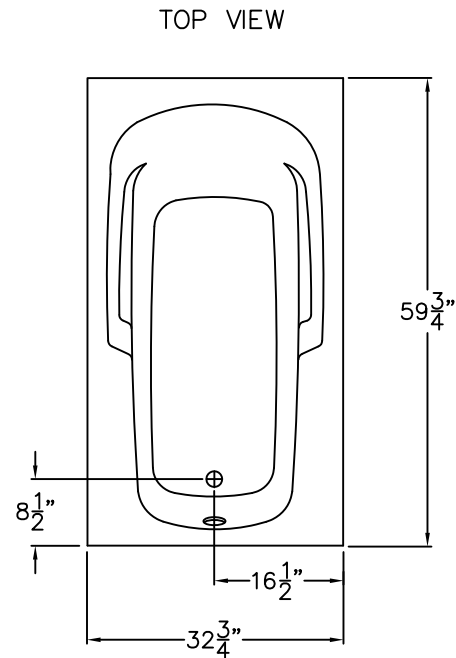

### Gelcoat 60" Drop In Bathtub

This gelcoat bathtub shall be Praxis Model TO 233 drop in.  
 Unit has molded armrests, molded rim, and end drain location.  
 Optional whirlpool package is available.

It shall meet CSA B45.5-11, Home Innovation Research Lab, IAPMOZ124-2011,  
 shall have the backside fire rating of "A" and a flame spread of less 25.

DUE TO THE NATURE OF THE MATERIALS INVOLVED, UNIT DIMENSIONS MAY VARY ± 1/2 INCH.

<b>Job Name:</b>	<b>PRAXIS</b>
<b>Approved By Print Name:</b>	<b>Drawing#: TO 233 DI</b>
<b>Approved By Signature:</b>	<b>Date: 7-17-96</b> <span style="float: right;"><b>Revised: 6-4-14</b></span>
<b>Rep.:</b>	<b>Quote No.:</b>