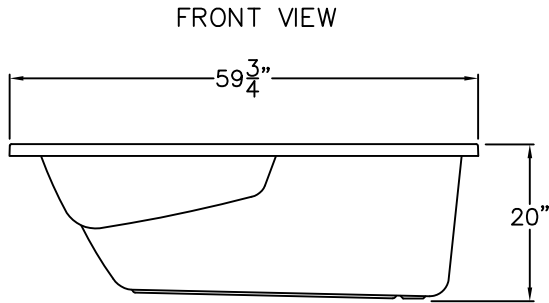

### Gelcoat 60" Drop In Bathtub

This gelcoat bathtub shall be Praxis Model TO 233 drop in.  
 Unit has molded armrests, molded rim, and end drain location.  
 Optional whirlpool package is available.

It shall meet CSA B45.5-11, Home Innovation Research Lab, IAPMOZ124-2011,  
 shall have the backside fire rating of "A" and a flame spread of less 25.

DUE TO THE NATURE OF THE MATERIALS INVOLVED, UNIT DIMENSIONS MAY VARY ± 1/2 INCH.

<b>Job Name:</b>	<b>PRAXIS</b>
<b>Approved By Print Name:</b>	<b>Drawing#: TO 233 DI</b>
<b>Approved By Signature:</b>	<b>Date: 7-17-96</b> <span style="float: right;"><b>Revised: 6-4-14</b></span>
<b>Rep.:</b>	<b>Quote No.:</b>