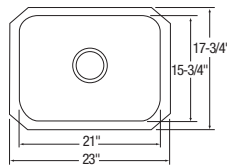

## DXUH2118

DXUH2118 (Shown)  
DXUH21189

BOWL DEPTH: DXUH2118 8"  
DXUH21189 9"

## DXUH2115DFBG

DXUH2115DFBG

BOWL DEPTH: 8"

## DXUH2115DF

DXUH2115DF

BOWL DEPTH: 8"

## DXUH2115

DXUH2115

BOWL DEPTH: 8"

\*\*1/2" sink reveal required for proper fit

Model Number	Gauge	Overall Size		Cutout in Countertop	Min. Cabinet Size	Master Pack	Optional Accessories (Kit accessories are marked as "Included")				Kit Faucet
		L	W				Cutting Board	Rinsing Basket	Bottom Grid	Drain	
DXUH2118	18	23 <sup>17/32</sup>	21 <sup>5/32</sup>	Download DXF file from elkay.com	27	1	CB2213**	LKWRB2118SS LKWERBSS LKWUCSS Utensil Caddy	GOBG2118SS	D1125	
DXUH21189											
DXUH2115DFBG Kit	18	23	17 <sup>3/4</sup>	Download DXF file from elkay.com	27	1	CB1516**	LKWRB2115SS LKWERBSS LKWUCSS Utensil Caddy	GOBG2115SS Included	D1125 Included	LK5000CR Included
DXUH2115DF Kit									GOBG21155SS	D1125 Included	LK1501CR Included
DXUH2115	18	23	17 <sup>3/4</sup>	Download DXF file from elkay.com	27	1	CB1516**	LKWRB2115SS LKWERBSS LKWUCSS Utensil Caddy	GOBG2115SS	D1125	