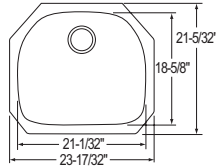

## DXUH2118

DXUH2118 (Shown)  
DXUH21189

BOWL DEPTH: DXUH2118 8"  
DXUH21189 9"

## DXUH2115DFBG

DXUH2115DFBG

BOWL DEPTH: 8"

## DXUH2115DF

DXUH2115DF

BOWL DEPTH: 8"