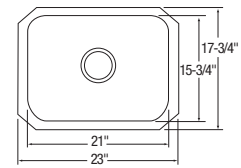

## DXUH2118

DXUH2118 (Shown)  
DXUH21189

BOWL DEPTH: DXUH2118 8"  
DXUH21189 9"

## DXUH2115DFBG

DXUH2115DFBG

BOWL DEPTH: 8"

## DXUH2115DF

DXUH2115DF

BOWL DEPTH: 8"

## DXUH2115

DXUH2115

BOWL DEPTH: 8"

\*\*1/2" sink reveal required for proper fit

Model Number	Gauge	Overall Size		Cutout in Countertop	Min. Cabinet Size	Master Pack	Optional Accessories (Kit accessories are marked as "Included")				Kit Faucet
		L	W				Cutting Board	Rinsing Basket	Bottom Grid	Drain	
DXUH2118	18	23 <sup>17/32</sup>	21 <sup>5/32</sup>	Download DXF file from elkay.com	27	1	CB2213**	LKWRB2118SS LKWERBSS LKWUCSS Utensil Caddy	GOBG2118SS	D1125	
DXUH21189											
DXUH2115DFBG Kit	18	23	17 <sup>3/4</sup>	Download DXF file from elkay.com	27	1	CB1516**	LKWRB2115SS LKWERBSS LKWUCSS Utensil Caddy	GOBG2115SS Included	D1125 Included	LK5000CR Included
DXUH2115DF Kit									GOBG21155SS	D1125 Included	LK1501CR Included
DXUH2115	18	23	17 <sup>3/4</sup>	Download DXF file from elkay.com	27	1	CB1516**	LKWRB2115SS LKWERBSS LKWUCSS Utensil Caddy	GOBG2115SS	D1125	