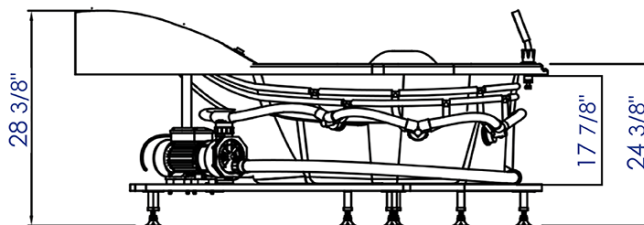

AM208ETL

5 ft Corner Waterfall Whirlpool Bathtub for Two

EAGO USA

Note: All product dimensions are approximate and should be verified on site prior to installation.
Visit www.EAGOUSA.com for more information.