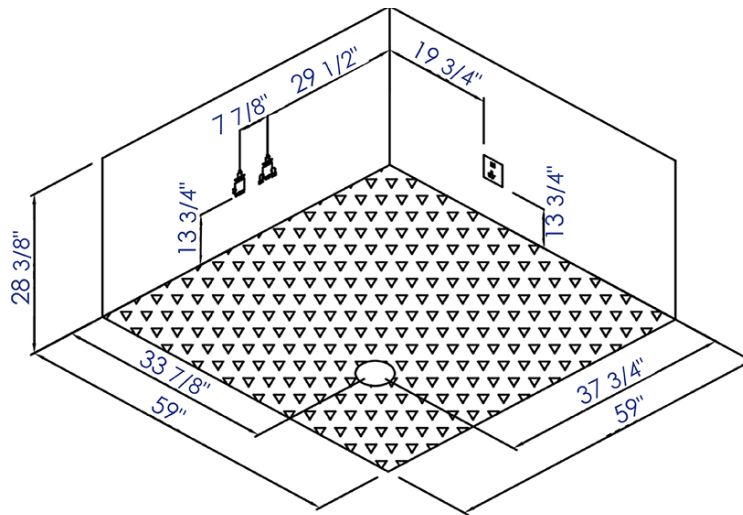

AM208ETL

5 ft Corner Waterfall Whirlpool Bathtub for Two

EAGO USA

Note: All product dimensions are approximate and should be verified on site prior to installation.
Visit www.EAGOUSA.com for more information.