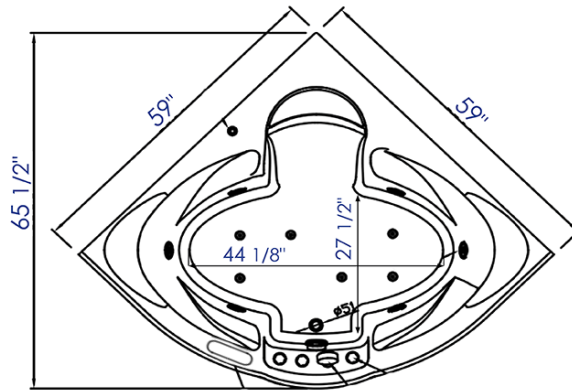

AM208ETL

5 ft Corner Waterfall Whirlpool Bathtub for Two

EAGO USA

Note: All product dimensions are approximate and should be verified on site prior to installation.
Visit www.EAGOUSA.com for more information.