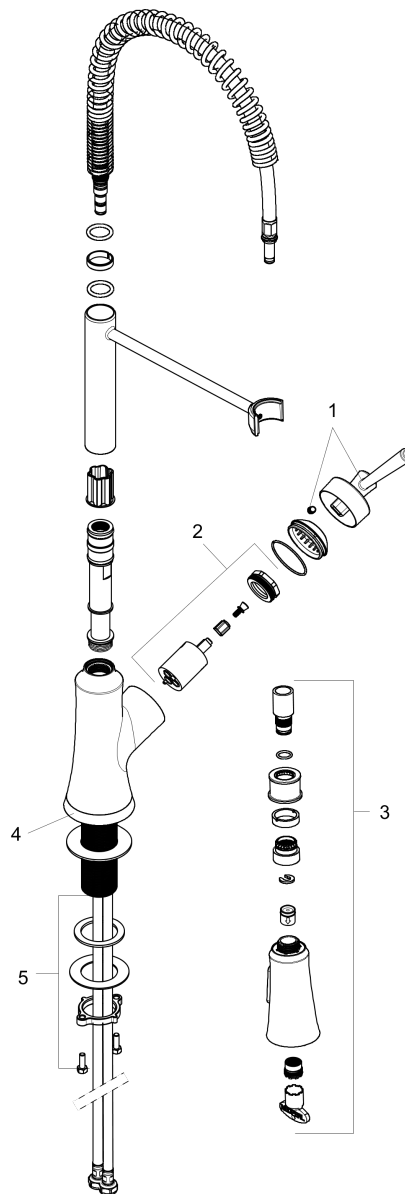

### Features

- Swivel range 360°
- Aerated and needle spray
- Toggle spray diverter with pause feature (allows temporary stop of water stream)
- MagFit magnetic sprayhead docking
- Single-hole installation
- Flow: 1.75 GPM (6.6 L/Min)
- Ceramic cartridge
- 3/8" hoses
- Integrated double backflow prevention

## Product image

## Scale drawing

**Joleena**  
**Semi-Pro Kitchen Faucet, 2-Spray, 1.75 GPM**  
 Finishes : **chrome** Part no. : **04792000**

Exploded drawing

Year of production: >01/20

**Joleena**  
**Semi-Pro Kitchen Faucet, 2-Spray, 1.75 GPM**  
 Finishes : **chrome** Part no. : **04792000**

**Spare parts list**

Year of production: >01/20

Pos.	Description	Part no.	Price	PU
1	handle	93539000	-	1
2	cartridge, assy	93259000	-	1
3	handspray	93546000	-	1
4	escutcheon	93537000	-	1
5	fixing set	93263000	-	1
a	-	04797000	-	1
b	flange	93256000	-	1