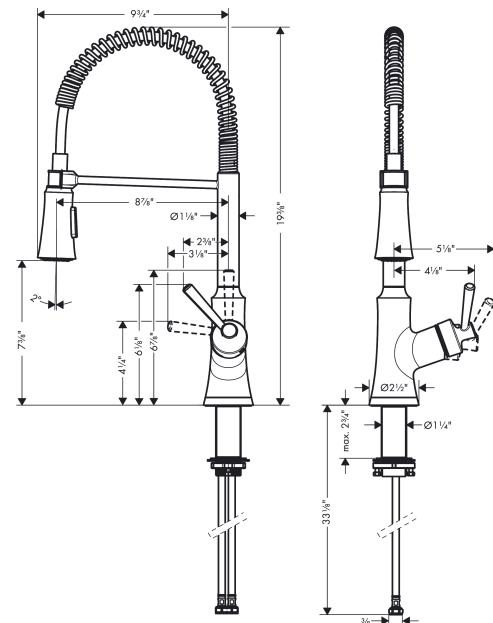

### Features

- Swivel range 360°
- Aerated and needle spray
- Toggle spray diverter with pause feature (allows temporary stop of water stream)
- MagFit magnetic sprayhead docking
- Single-hole installation
- Flow: 1.75 GPM (6.6 L/Min)
- Ceramic cartridge
- 3/8" hoses
- Integrated double backflow prevention

## Technology

## Scale drawing

**Joleena**  
**Semi-Pro Kitchen Faucet, 2-Spray, 1.75 GPM**  
 Finishes : **chrome** Part no. : **04792000**

Exploded drawing

Year of production: >01/20

**Joleena**  
**Semi-Pro Kitchen Faucet, 2-Spray, 1.75 GPM**  
 Finishes : **chrome** Part no. : **04792000**

**Spare parts list**

Year of production: >01/20

Pos.	Description	Part no.	Price	PU
1	handle	93539000	-	1
2	cartridge, assy	93259000	-	1
3	handspray	93546000	-	1
4	escutcheon	93537000	-	1
5	fixing set	93263000	-	1
a	-	04797000	-	1
b	flange	93256000	-	1