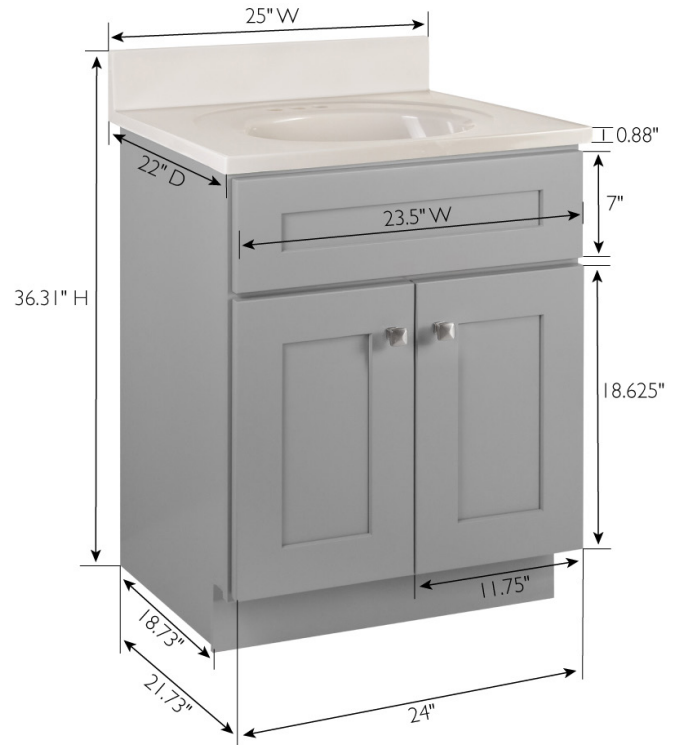

Gray

Brookings 2-Door Vanity with Cultured Marble 4 in. Centerset White on White Top, Unassembled, 25x22

SPECIFICATIONS

MATERIAL CONSTRUCTION:	Wood/Cultured Marble	TOE KICK INSET WIDTH:	3"
ASSEMBLY REQUIRED:	Yes	BACK PANEL MATERIAL:	Plywood
ASSEMBLED DIMENSIONS:	36.31" H x 25" L x 22" D	BACK BRACE MATERIAL:	Solid Wood
ASSEMBLED WEIGHT:	79.78 lbs.	FAUCET TYPE:	Lav Centerset
TOOLS NEEDED FOR INSTALLATION:	100% Silicone, Phillips Screwdriver, Rubber Mallet, Wood Glue	NUMBER OF MOUNTING HOLES:	3
CONSTRUCTION TYPE:	Face Frame	BOWL MATERIAL:	Cultured Marble
HINGE STYLE:	Soft Close	BACK SPLASH INCLUDED:	Yes
DOOR STYLE:	2 MDF Shaker Doors	COLOR:	White on White
DRAWER STYLE:	N/A	NUMBER OF BOWLS:	1
GLIDE STYLE:	N/A	BOWL DIMENSIONS:	11.61" W x 16.97" D
FAKE DWR STYLE:	N/A	BOWL SHAPE:	Oval
DWR #1 DIMENSIONS:	N/A	SINK THICKNESS:	0.98"
DWR CONSTRUCTION:	N/A	MOUNTING TYPE:	Integrated
SHELF STYLE:	N/A	OVERFLOW HOLE:	Yes
SHELF ADJUSTABILITY INCREMENTS:	N/A	WARRANTY:	1-Year limited warranty
SHELF MAX WEIGHT CAPACITY:	N/A	TSCA TITLE IV COMPLIANT:	Yes
SHELF DIMENSIONS:	N/A	LEGAL FOR SALE IN CALIFORNIA:	Yes
SHELF THICKNESS:	N/A	PROP 65 HARMFUL MATERIAL:	Formaldehyde
SHELF MATERIAL:	N/A		
FRAME STYLE:	N/A		
FACE FRAME MATERIAL:	Solid Wood		
SIDES MATERIAL:	Plywood		
BOTTOM MATERIAL:	Plywood		