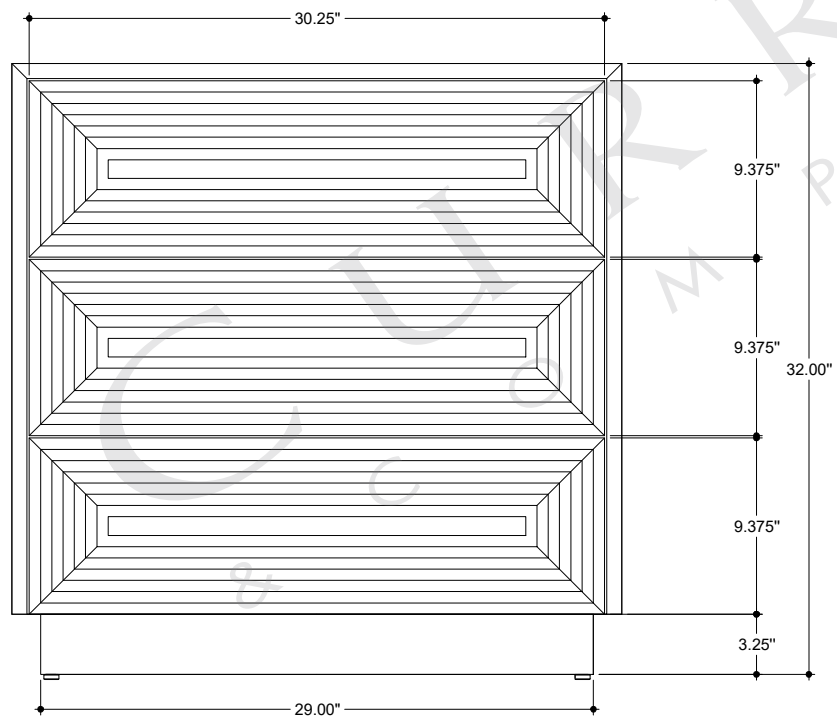

TOP VIEW

FRONT VIEW

SIDE VIEW

3000-0150

ALL WORK © 2020 CURREY & COMPANY