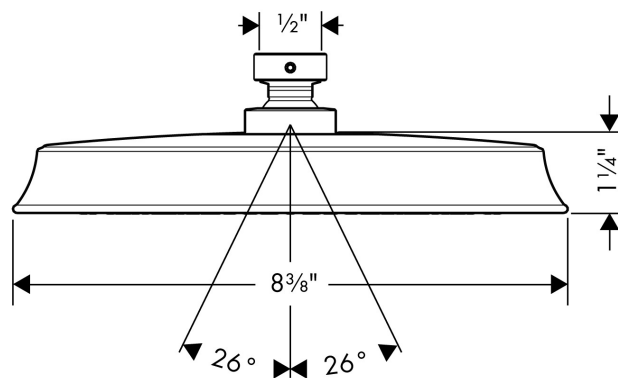

Brand	hansgrohe
Art. Name	Raindance Classic Showerhead 180 1-Jet Rain, 1.75 GPM
Art. Nr.	26924921
Surface	rubbed bronze
Pos.	1

Product Picture

Drawing

Technology

Features

- Spray modes: Rain
- 107 no-clog spray channels
- Flow: 1.75 GPM (6.6 L/Min)
- Fully-finished matching spray face