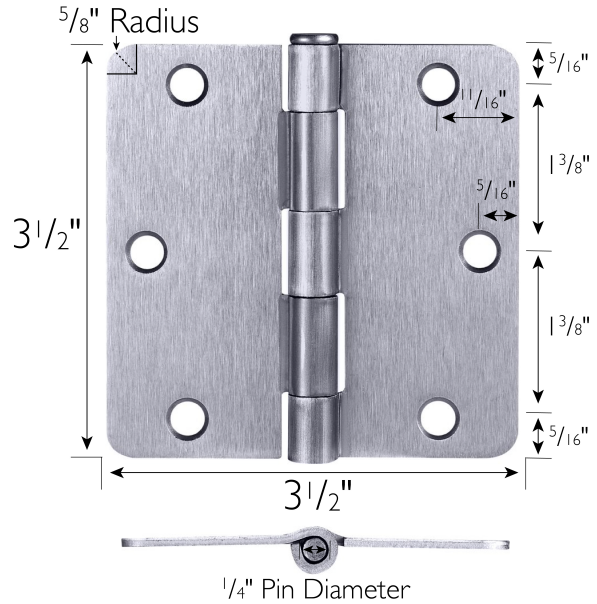

6-Hole 3.5" x 3.5", 5/8" Radius Door Hinge 9-Pack  
Brushed Chrome

**SPECIFICATIONS**

MATERIAL CONSTRUCTION:	Steel
MOUNTING HARDWARE INCLUDED:	Yes
TOOLS NEEDED FOR INSTALLATION:	Screwdriver
ASSEMBLED DIMENSIONS:	3.5" H x 3.5" L x 0.125" D
ASSEMBLED WEIGHT:	2.5 lbs.
CROSS BORE:	N/A
CORNER RADIUS:	0.625"
PROJECTION:	N/A
HINGE TYPE:	Butt Hinge
NUMBER OF HOOKS:	N/A