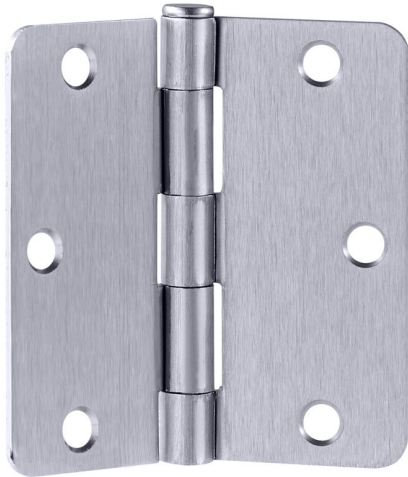

6-Hole 3.5" x 3.5", 5/8" Radius Door Hinge 9-Pack  
Brushed Chrome

**SPECIFICATIONS**

MATERIAL CONSTRUCTION:	Steel
MOUNTING HARDWARE INCLUDED:	Yes
TOOLS NEEDED FOR INSTALLATION:	Screwdriver
ASSEMBLED DIMENSIONS:	3.5" H x 3.5" L x 0.125" D
ASSEMBLED WEIGHT:	2.5 lbs.
CROSS BORE:	N/A
CORNER RADIUS:	0.625"
PROJECTION:	N/A
HINGE TYPE:	Butt Hinge
NUMBER OF HOOKS:	N/A