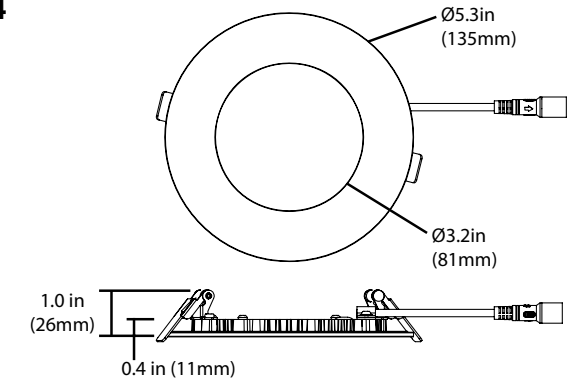

DLE Select

Edge Lit Recessed LED Downlight

Ultra-Slim CCT Selection

Now part of the NICOR Select line, the DLE Edge Lit Recessed LED Downlight Series offers a clean appearance coupled with simple, housing free installation. Eliminating the need for a J-box or recessed housing, the DLE fixture uses a plenum-rated cable connector to link the downlight module to the remote driver box and then pops into place with its spring loaded retention tabs for a secure fit. The ultra-thin fixture depth and off-board driver allow for a more flexible installation and increased lifetime with improved thermal management. With a micro-switch on the driver housing, the DLE Select offers the ability to adjust the CCT to 3000K, 4000K, or 5000K. Simplify your installations using a single fixture that can be adjusted on the fly with NICOR Select.

Cast Aluminum Housing
Routes heat away from electrical components

4-Step MacAdams LED
Tight LED binning for color consistency

Selectable CCT
CCT Selection is housed on the off-board driver for easy access

Retention Clips
For easy installation, no housing needed

DLE Select

Product Information

Construction

- Cast aluminum housing routes heat away from electrical components
- Edge-Lit technology allows for extremely thin fixture depth
- Adjustable, spring loaded retention tabs ensure secure fixture retention
- Low profile micro-switch on driver housing for CCT selection
- Certified for direct contact with insulation
- Includes gasket to meet AirTight requirements

Optical System

- Precision engineered optical stack creates uniform light distribution that maximizes lumen output

Electrical