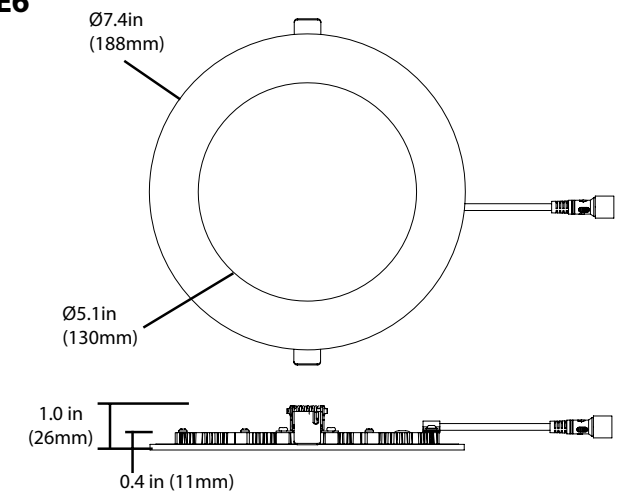

DLE6

* Not available on 5000K

Performance Data			
Model Number	Lumens	Watts	Lumens/Watt
DLE43120SRDWH (3000K)	655	10.1	64.9
DLE43120SRDWH (4000K)	727	9.9	73.4
DLE43120SRDWH (5000K)	679	10.0	67.9
DLE63120SRDWH (3000K)	859	13.1	65.6
DLE63120SRDWH (4000K)	949	12.9	73.6
DLE63120SRDWH (5000K)	897	13.1	68.5