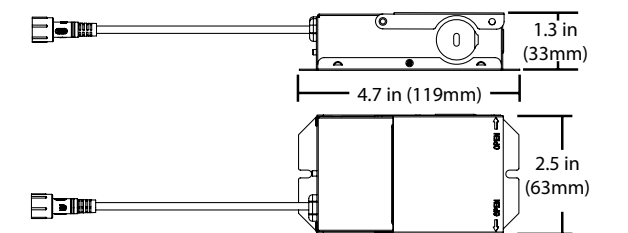

DLE6

* Not available on 5000K

Performance Data			
Model Number	Lumens	Watts	Lumens/Watt
DLE43120SRDWH (3000K)	655	10.1	64.9
DLE43120SRDWH (4000K)	727	9.9	73.4
DLE43120SRDWH (5000K)	679	10.0	67.9
DLE63120SRDWH (3000K)	859	13.1	65.6
DLE63120SRDWH (4000K)	949	12.9	73.6
DLE63120SRDWH (5000K)	897	13.1	68.5