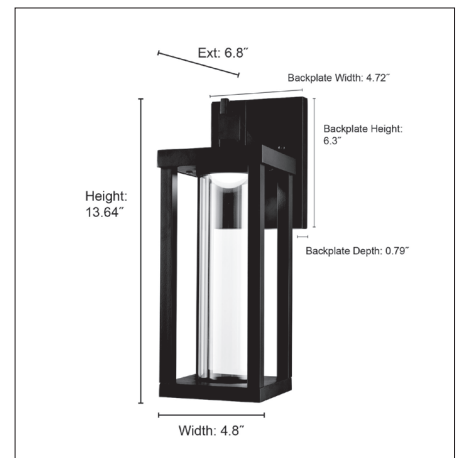

89101

DUMONT LED LIGHT OUTDOOR WALL SCONCE

FINISH

PBK - Powder Coated Black

DIMENSIONS

Width 4.8"
Height 13.64"
Ext. 6.8"
Backplate Width 4.72"
Backplate Height 6.3"
Backplate Depth 0.79"
Weight 2.96 lbs

MATERIAL

Aluminum

GLASS

Clear

LAMPING

Integrated LED
3000K
209 lumens
6W

CERTIFICATION

ETL Listed Wet Location

ITEM NUMBER

SKU 89101 PBK

89101 PBK

Millennium Lighting
105 Declaration Drive
McDonough, GA 30253
www.millenniumlighting.com