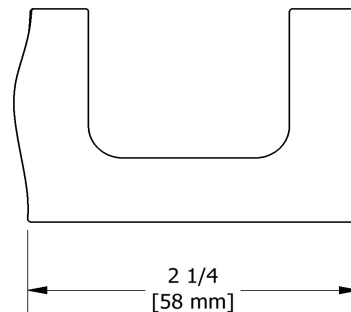

Specifications

Description

- 4 anchor points

Robe hook
RF0

Sizes, models and finishes may differ from thoses presented.

Warranty

This Riobel Inc. product you have purchased carries a Limited Lifetime Warranty on the chrome, PVD finish, blacks and all working parts and is guaranteed from the initial purchase date against all manufacturing defects. All other finishes, including plastic components, are guaranteed for one year. All electric and/or electronic parts are covered by a 5-year limited warranty. The warranty offered on our products will be honored only if the installation is performed by a certified master plumber.