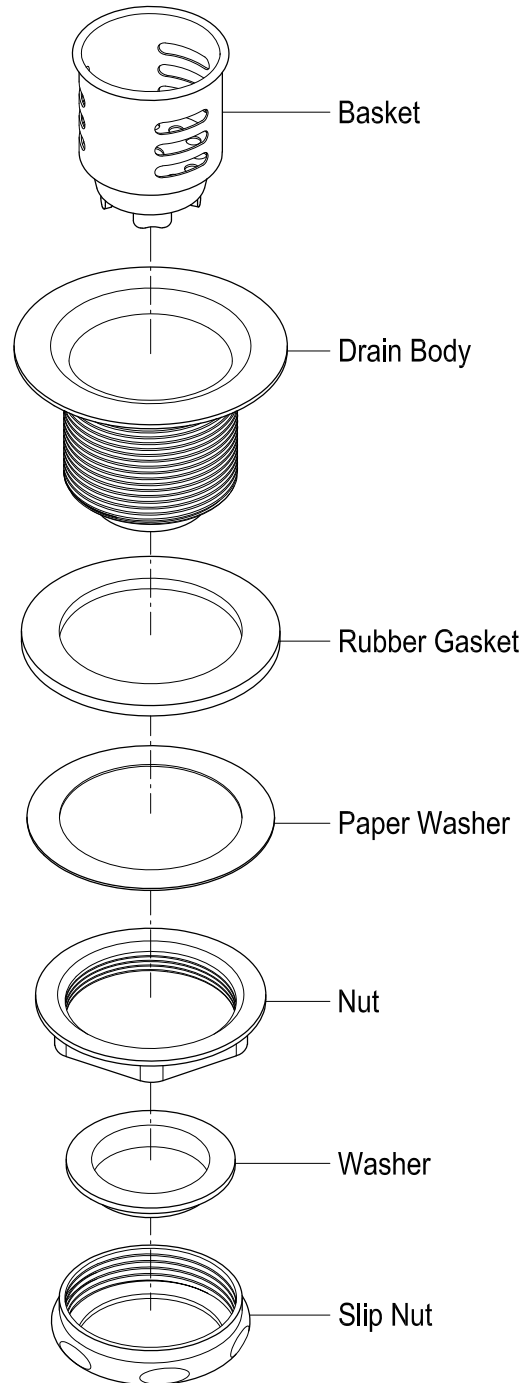

KINGSTON

KITCHEN & BATH

INSTALLATION INSTRUCTIONS

Basket Strainer

NOTE: USE TEFLON TAPE ON ALL THREADED CONNECTIONS

NOTICE

Failure to follow all directions may cause leaks
which may result in water damage

www.kingstonbrass.com
TOLL-FREE CUSTOMER SERVICE: 1-877-2-KBRASS
TECHNICAL SUPPORT E-mail: service@kingstonbrass.com
12775 Reservoir Street, Chino, CA 91710