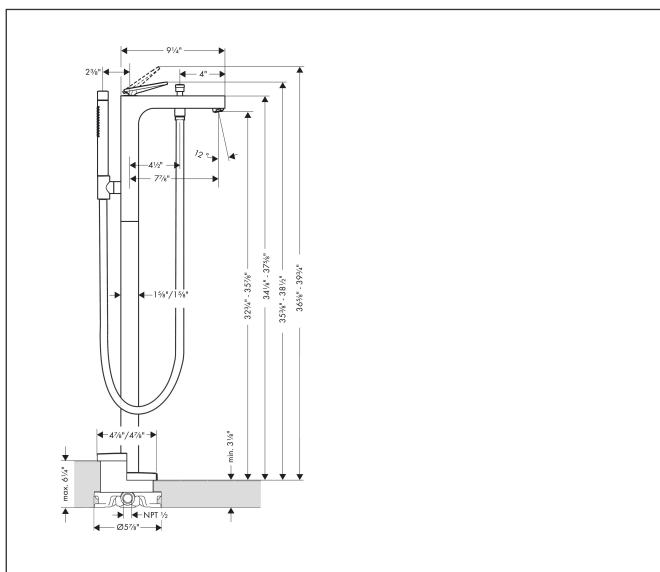

Brand AXOR  
 Art. Name **AXOR Citterio** Freestanding Tub Filler Trim with 1.75 GPM Handshower- Rhombic Cut  
 Art. Nr. 39471251  
 Surface brushed gold optic  
 Pos. 1

## Product Picture

## Drawing

## Features

- Consists of: Freestanding tub filler trim, Baton handshower, Handshower hose, Handshower holder
- Spray type mixer: Aerated spray
- Spray type hand shower: Rain, Mono
- Ceramic cartridge
- Diverter with automatic resetting
- Protected against backflow, according to DIN EN 1717