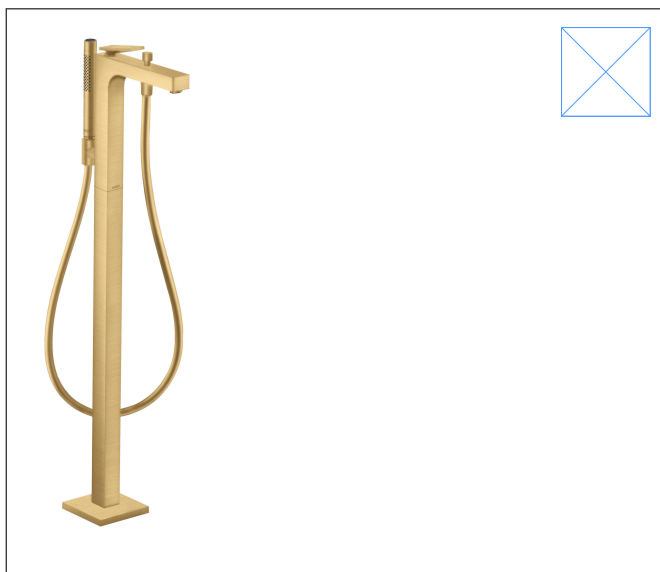

Brand AXOR  
 Art. Name **AXOR Citterio** Freestanding Tub Filler Trim with 1.75 GPM Handshower- Rhombic Cut  
 Art. Nr. 39471251  
 Surface brushed gold optic  
 Pos. 1

## Product Picture

## Features

- Consists of: Freestanding tub filler trim, Baton handshower, Handshower hose, Handshower holder
- Spray type mixer: Aerated spray
- Spray type hand shower: Rain, Mono
- Ceramic cartridge
- Diverter with automatic resetting
- Protected against backflow, according to DIN EN 1717