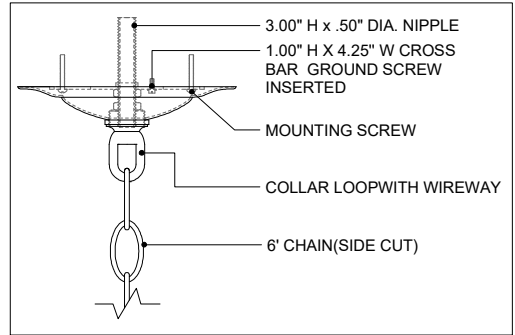

TOP VIEW

CANOPY DETAIL

FRONT VIEW

9000-0876

ALL WORK © 2021 CURREY & COMPANY