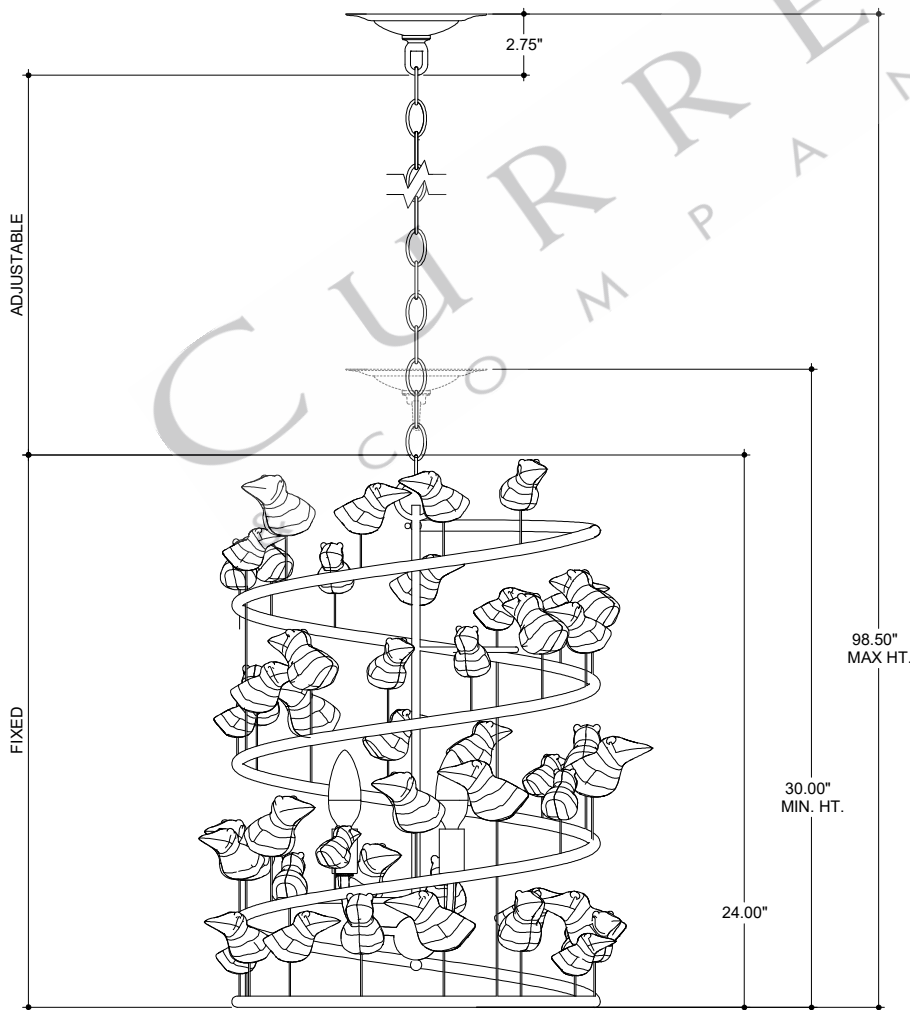

TOP VIEW

CANOPY DETAIL

FRONT VIEW

9000-0876

ALL WORK © 2021 CURREY & COMPANY