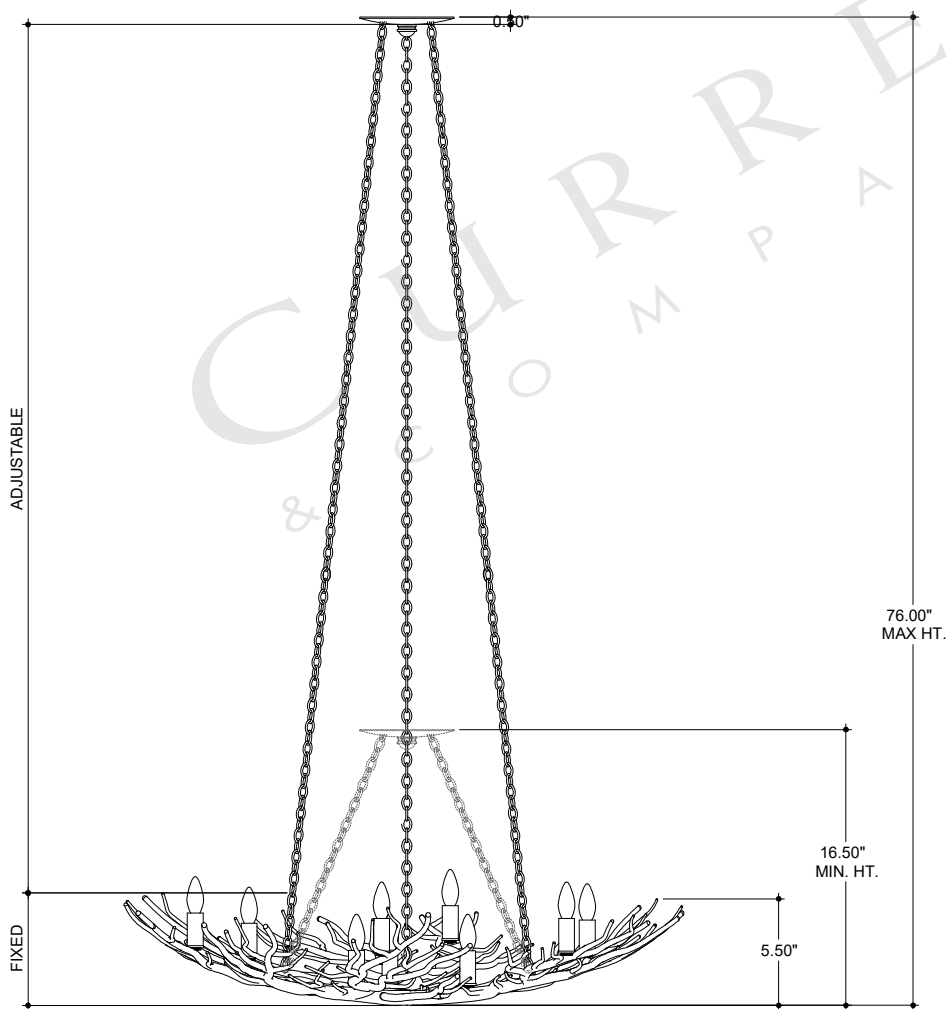

34.50" DIA. BODY  
 6.00" DIA. CANOPY  
 1.00" H X 4.25" W  
 CROSS BAR

TOP VIEW

CANOPY DETAIL

FRONT VIEW