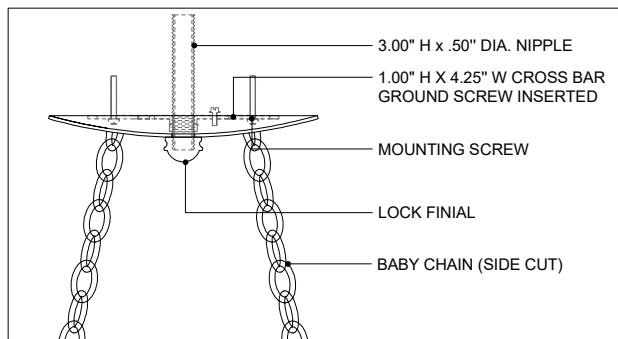

34.50" DIA. BODY  
 6.00" DIA. CANOPY  
 1.00" H X 4.25" W  
 CROSS BAR

TOP VIEW

CANOPY DETAIL

FRONT VIEW